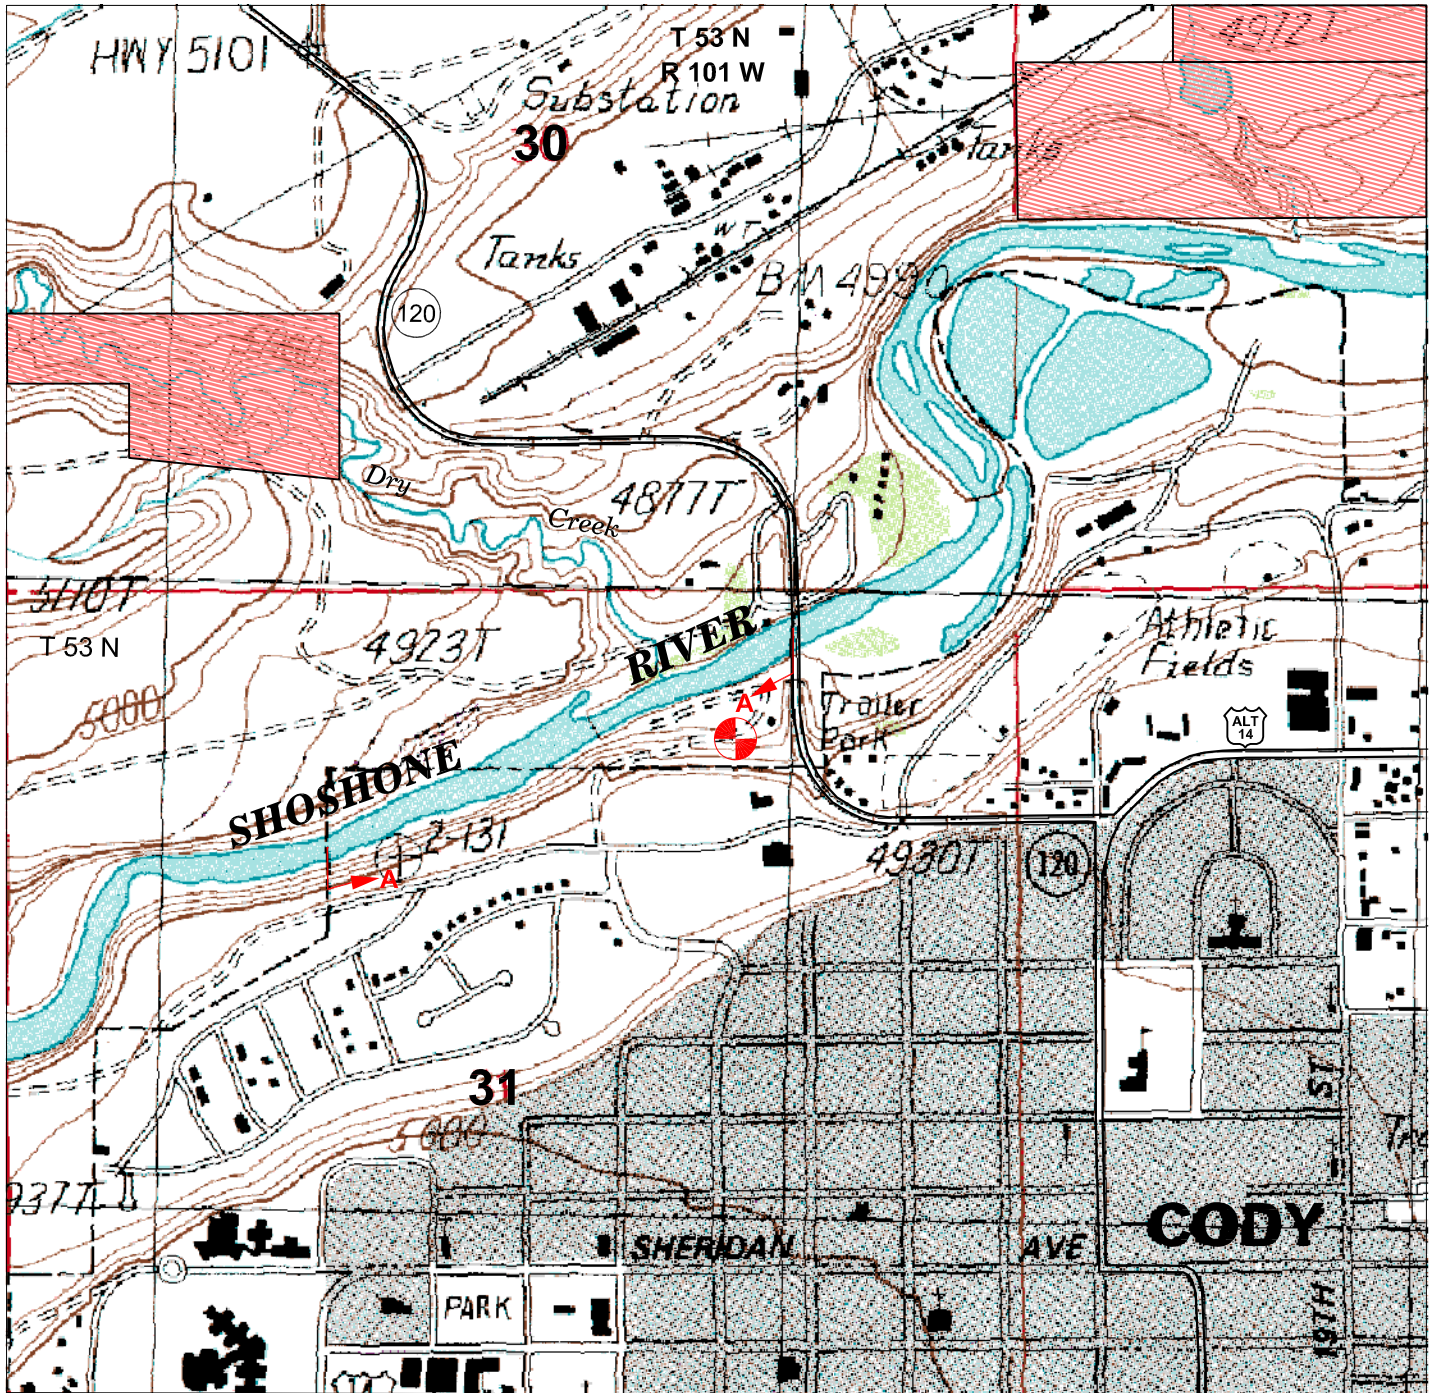

Shoshone River - Shoshone Riverway Public Access Area

LEGEND

PARKING AREA

PRIVATE LAND

BUREAU OF RECLAMATION

PEDESTRIAN ACCESS FOR FISHING EXTENDS 50 FT. ABOVE HIGH WATER LINE BETWEEN ARROWS