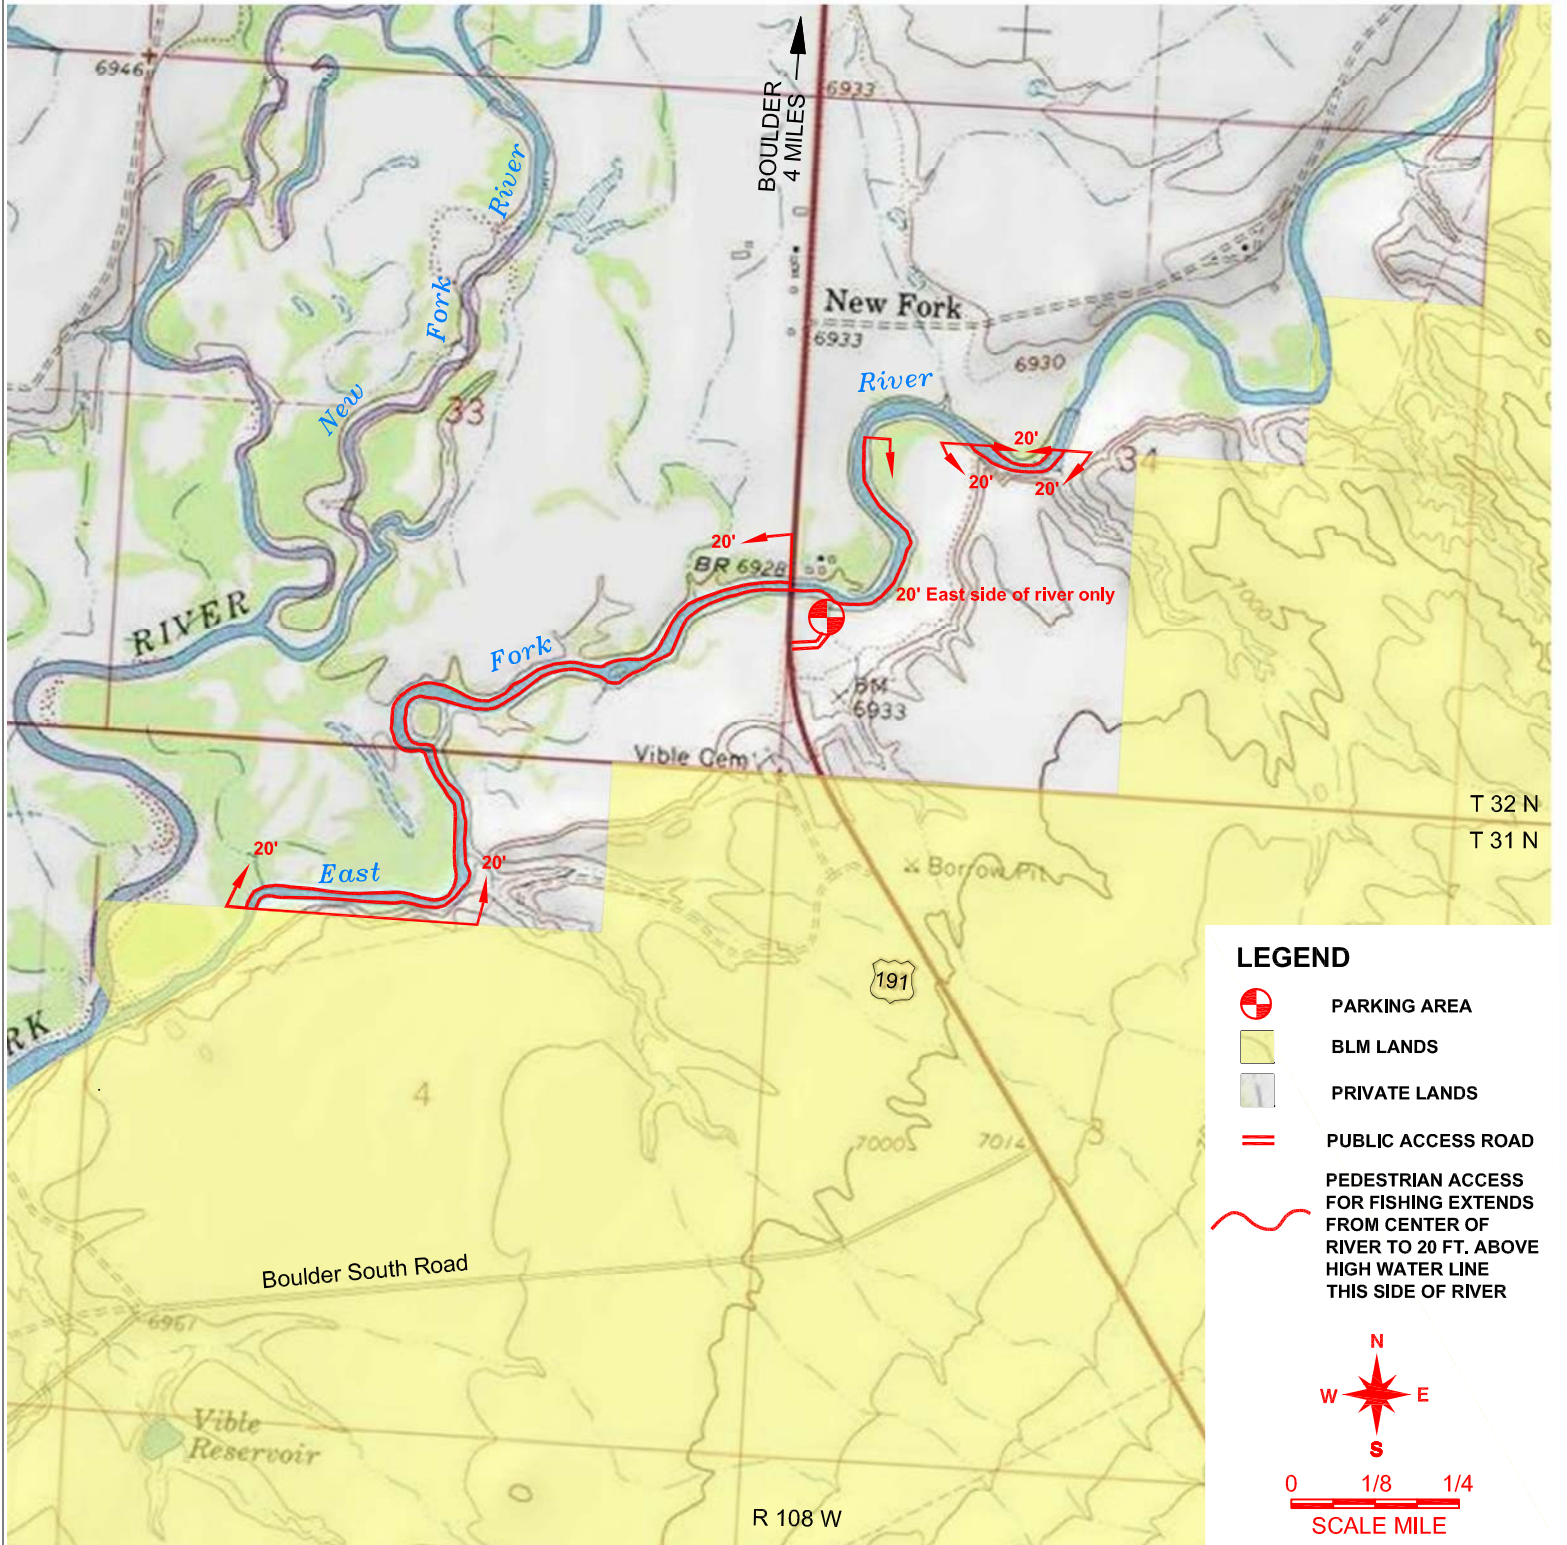

East Fork River - Richie's Vible Public Access Area

LEGEND

-  PARKING AREA
-  BLM LANDS
-  PRIVATE LANDS
-  PUBLIC ACCESS ROAD
-  PEDESTRIAN ACCESS FOR FISHING EXTENDS FROM CENTER OF RIVER TO 20 FT. ABOVE HIGH WATER LINE THIS SIDE OF RIVER