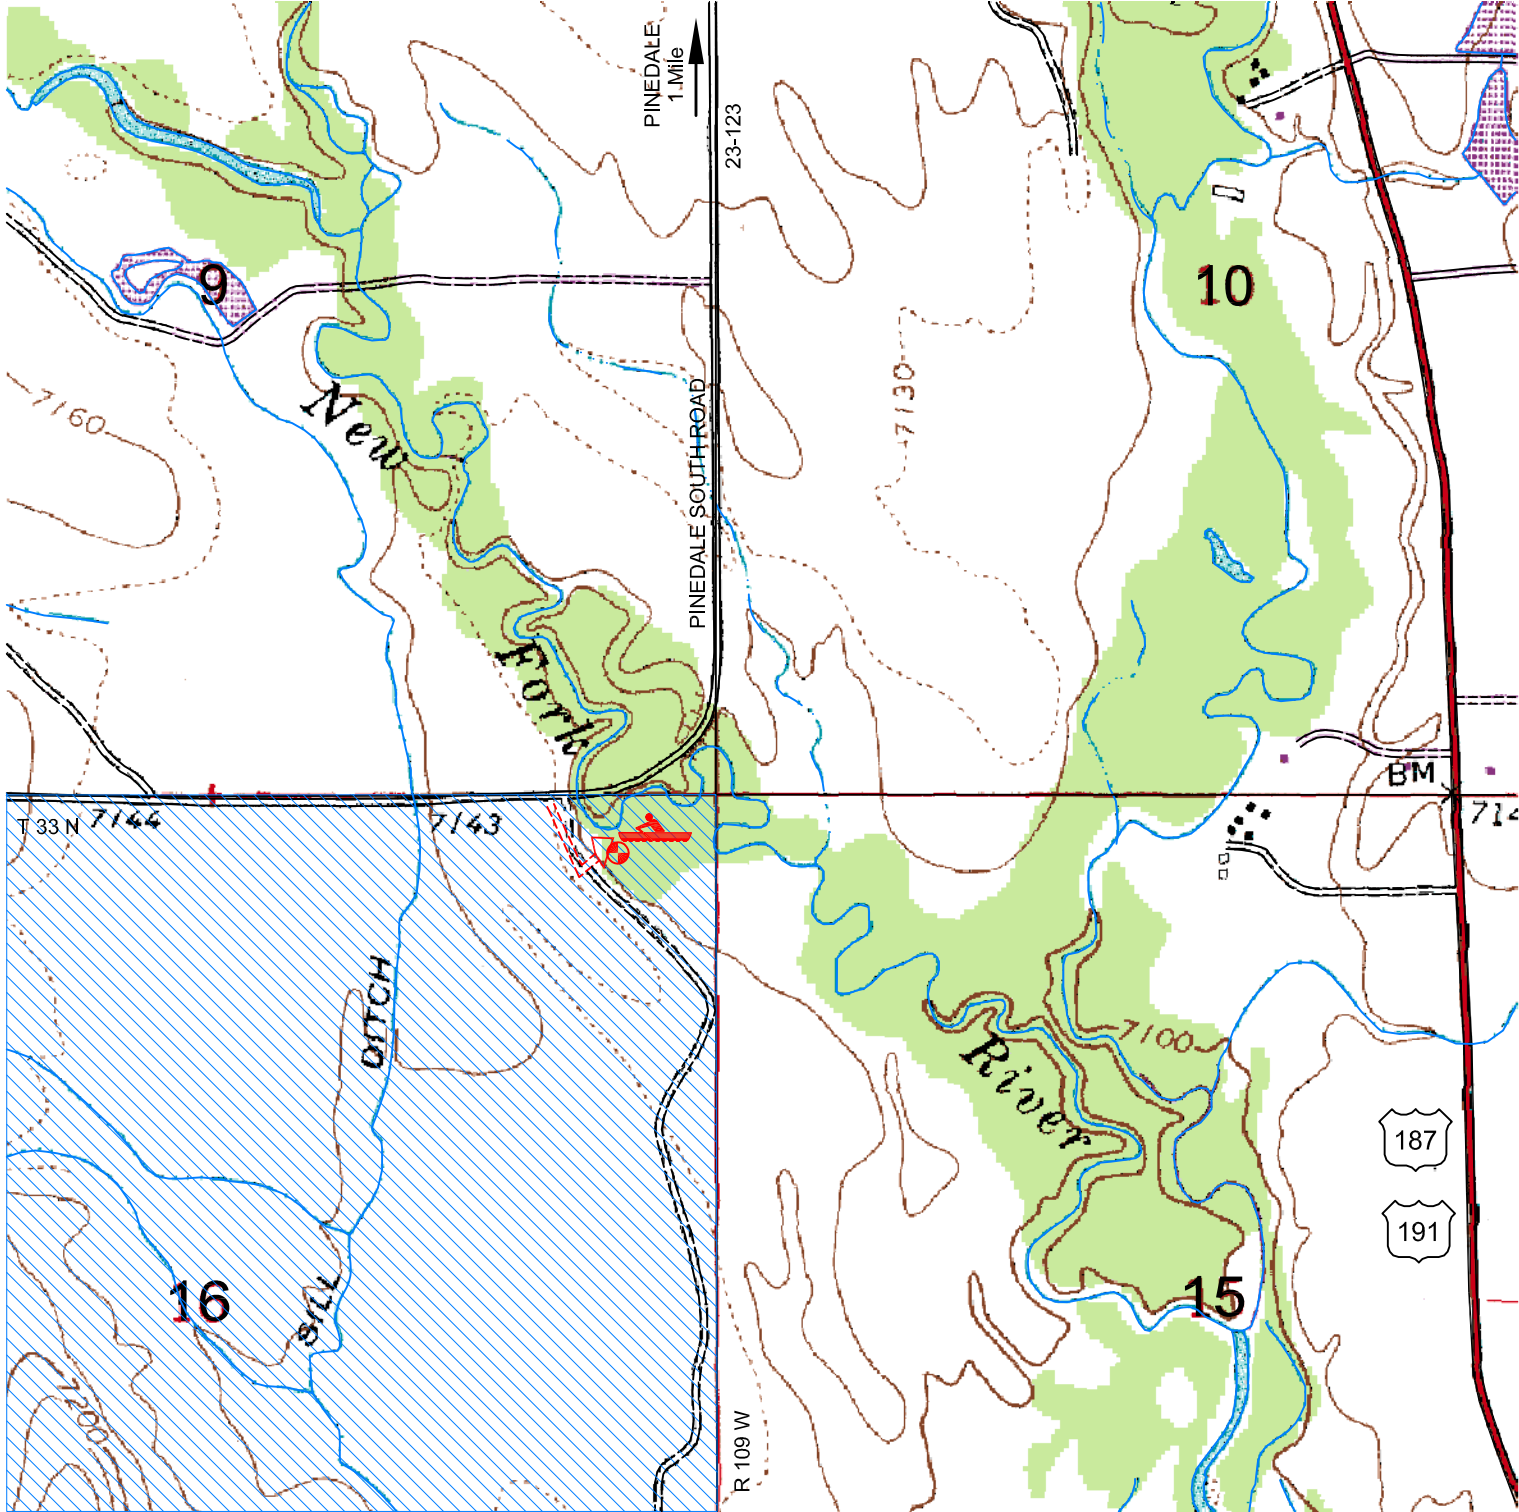

New Fork River - Mesa Bridge Public Access Area

LEGEND

-  PARKING AREA
-  STATE LAND
-  BOAT LAUNCH
-  PRIVATE LAND