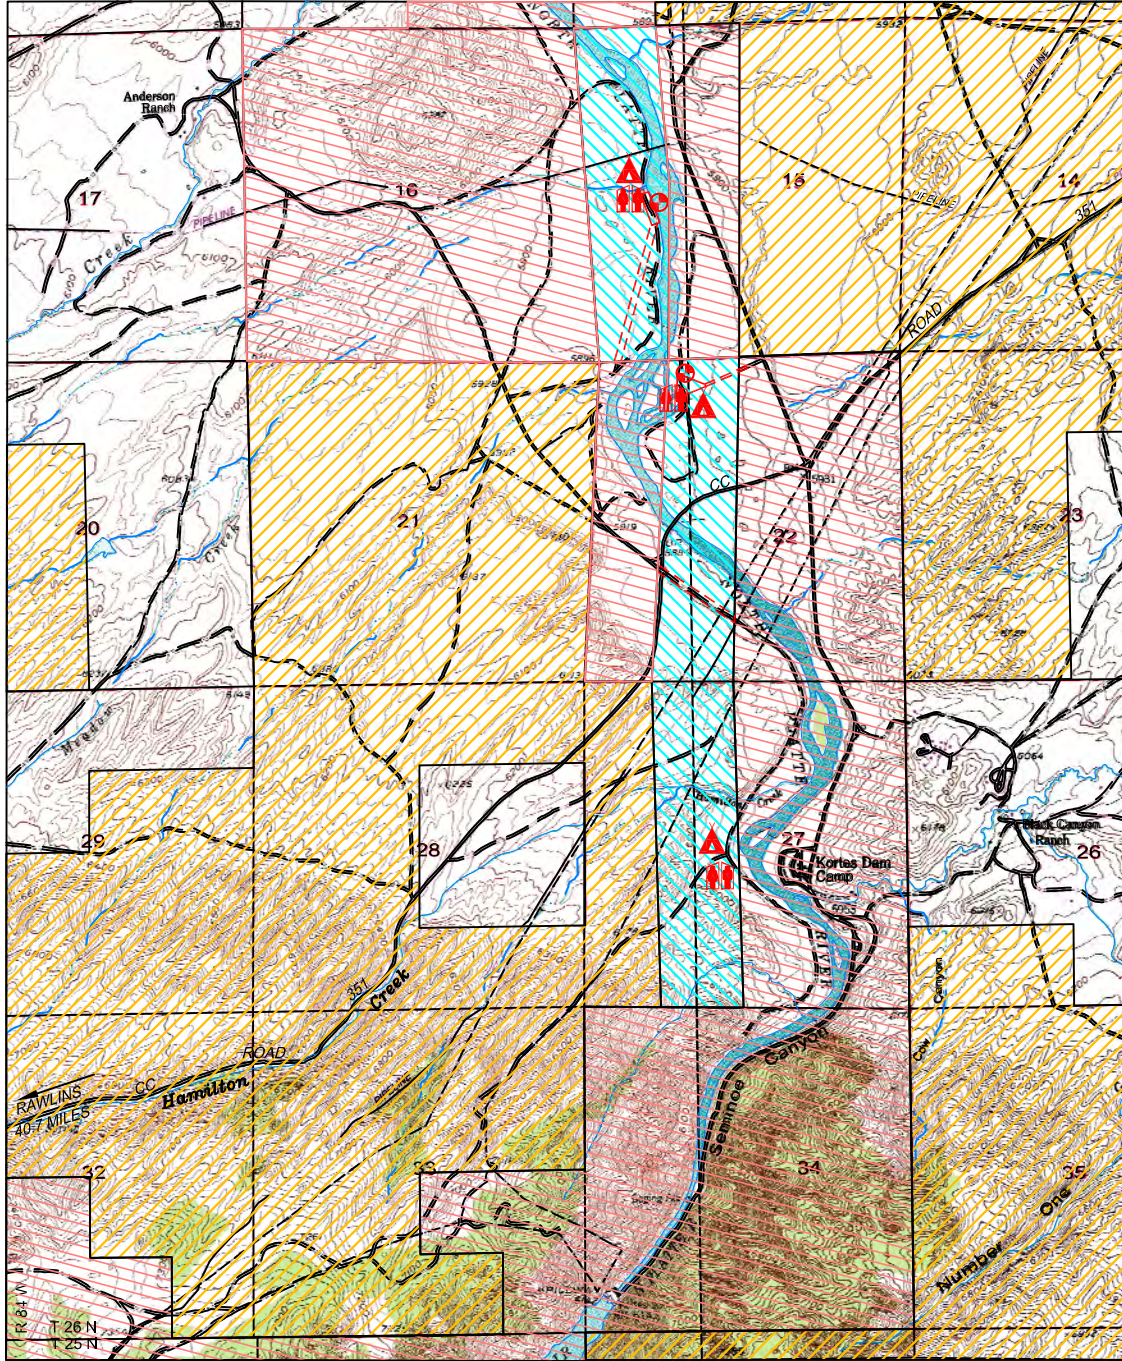

North Platte River - Miracle Mile Public Access Area

LEGEND

- | | | | | | |
|---|----------------------|---|-----------------------|---|-----------------|
|  | ACCESS AREA BOUNDARY |  | PRIVATE LAND |  | CAMPING AREA |
|  | BLM LAND |  | BUREAU OF RECLAMATION |  | ACCESS ROAD |
|  | STATE LAND |  | PARKING AREA |  | COMFORT STATION |