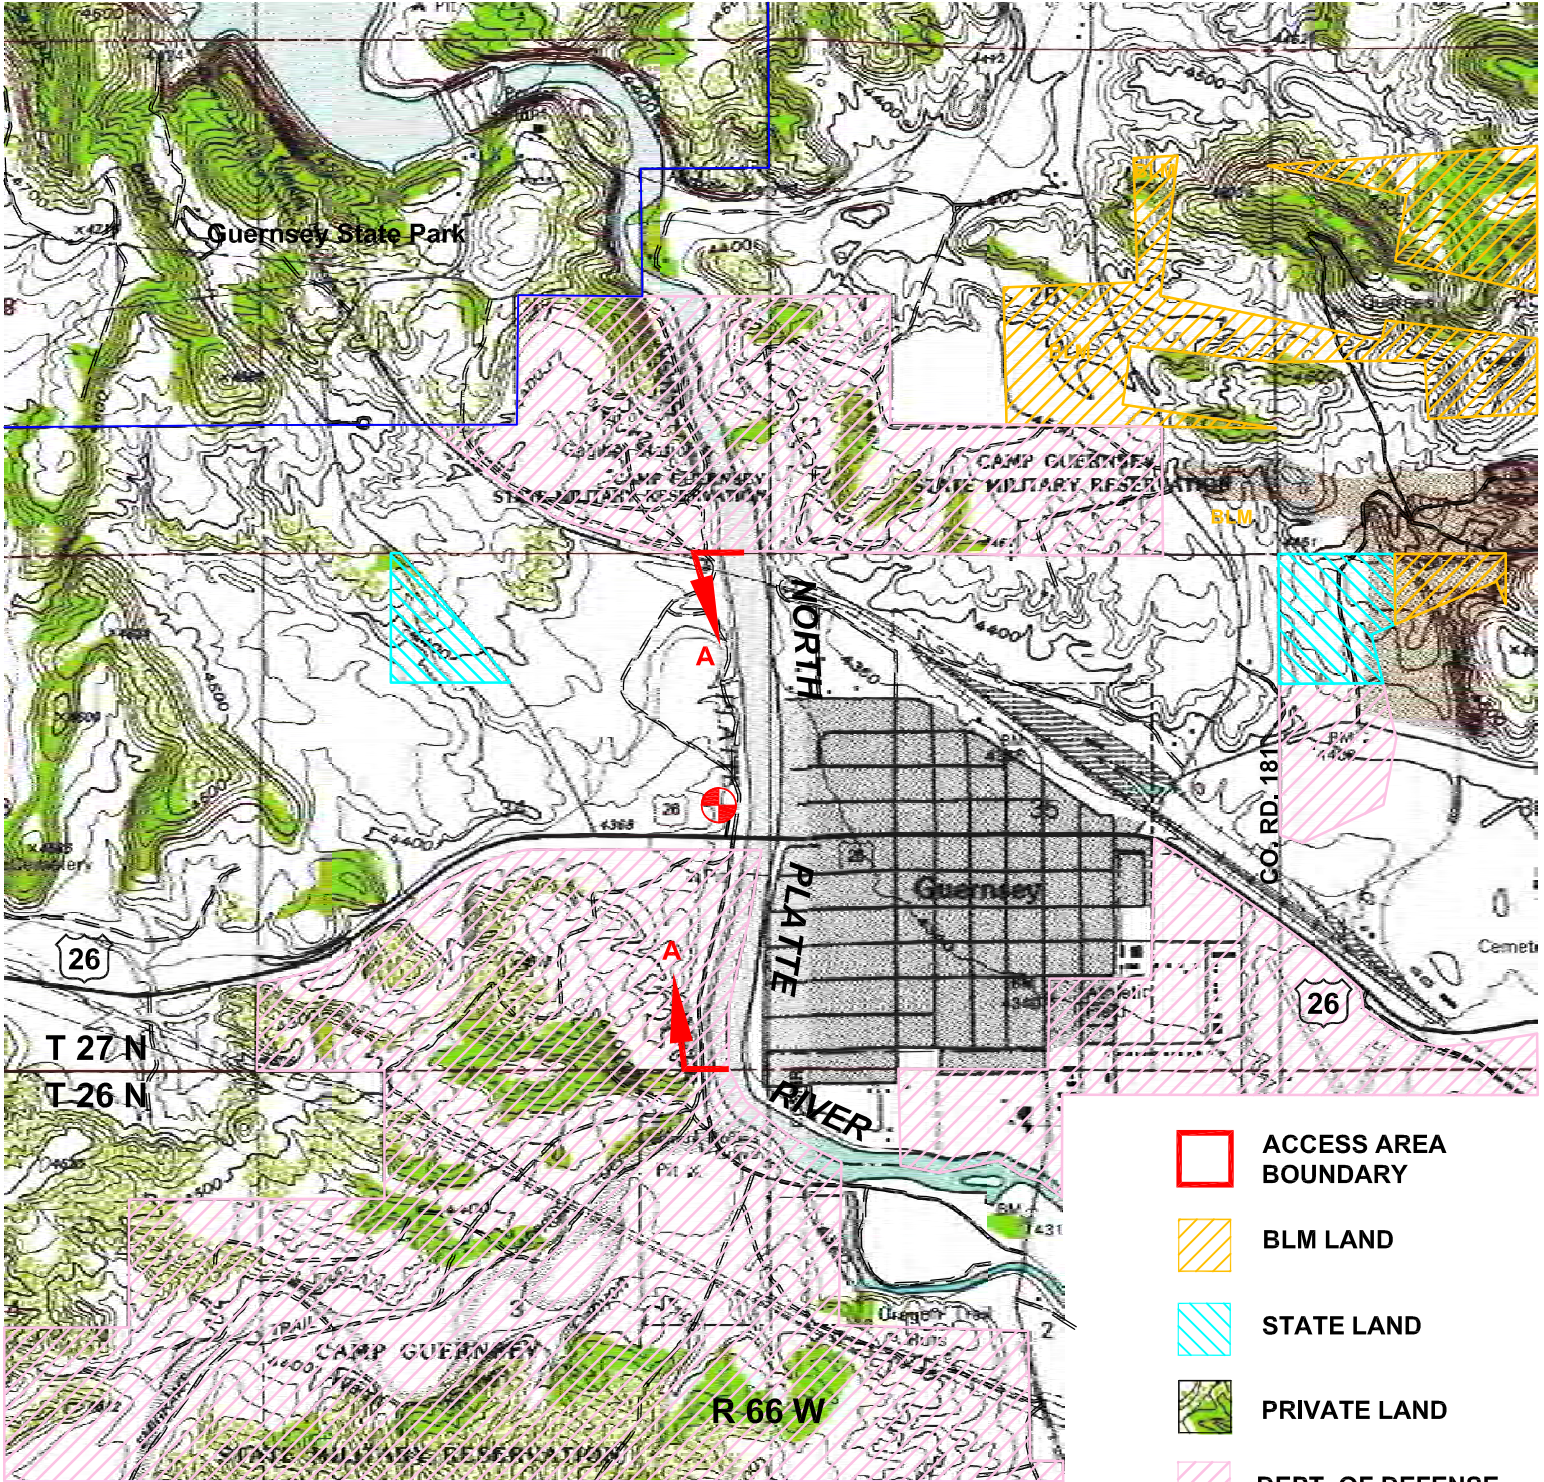

North Platte River - Guernsey Public Access Area

-  ACCESS AREA BOUNDARY
-  BLM LAND
-  STATE LAND
-  PRIVATE LAND
-  DEPT. OF DEFENSE

LEGEND

-  PEDESTRIAN ACCESS FOR FISHING EXTENDS 50 FT. ABOVE HIGH WATER LINE BETWEEN ARROWS

-  GUERNSEY STATE PARK
-  PARKING AREA