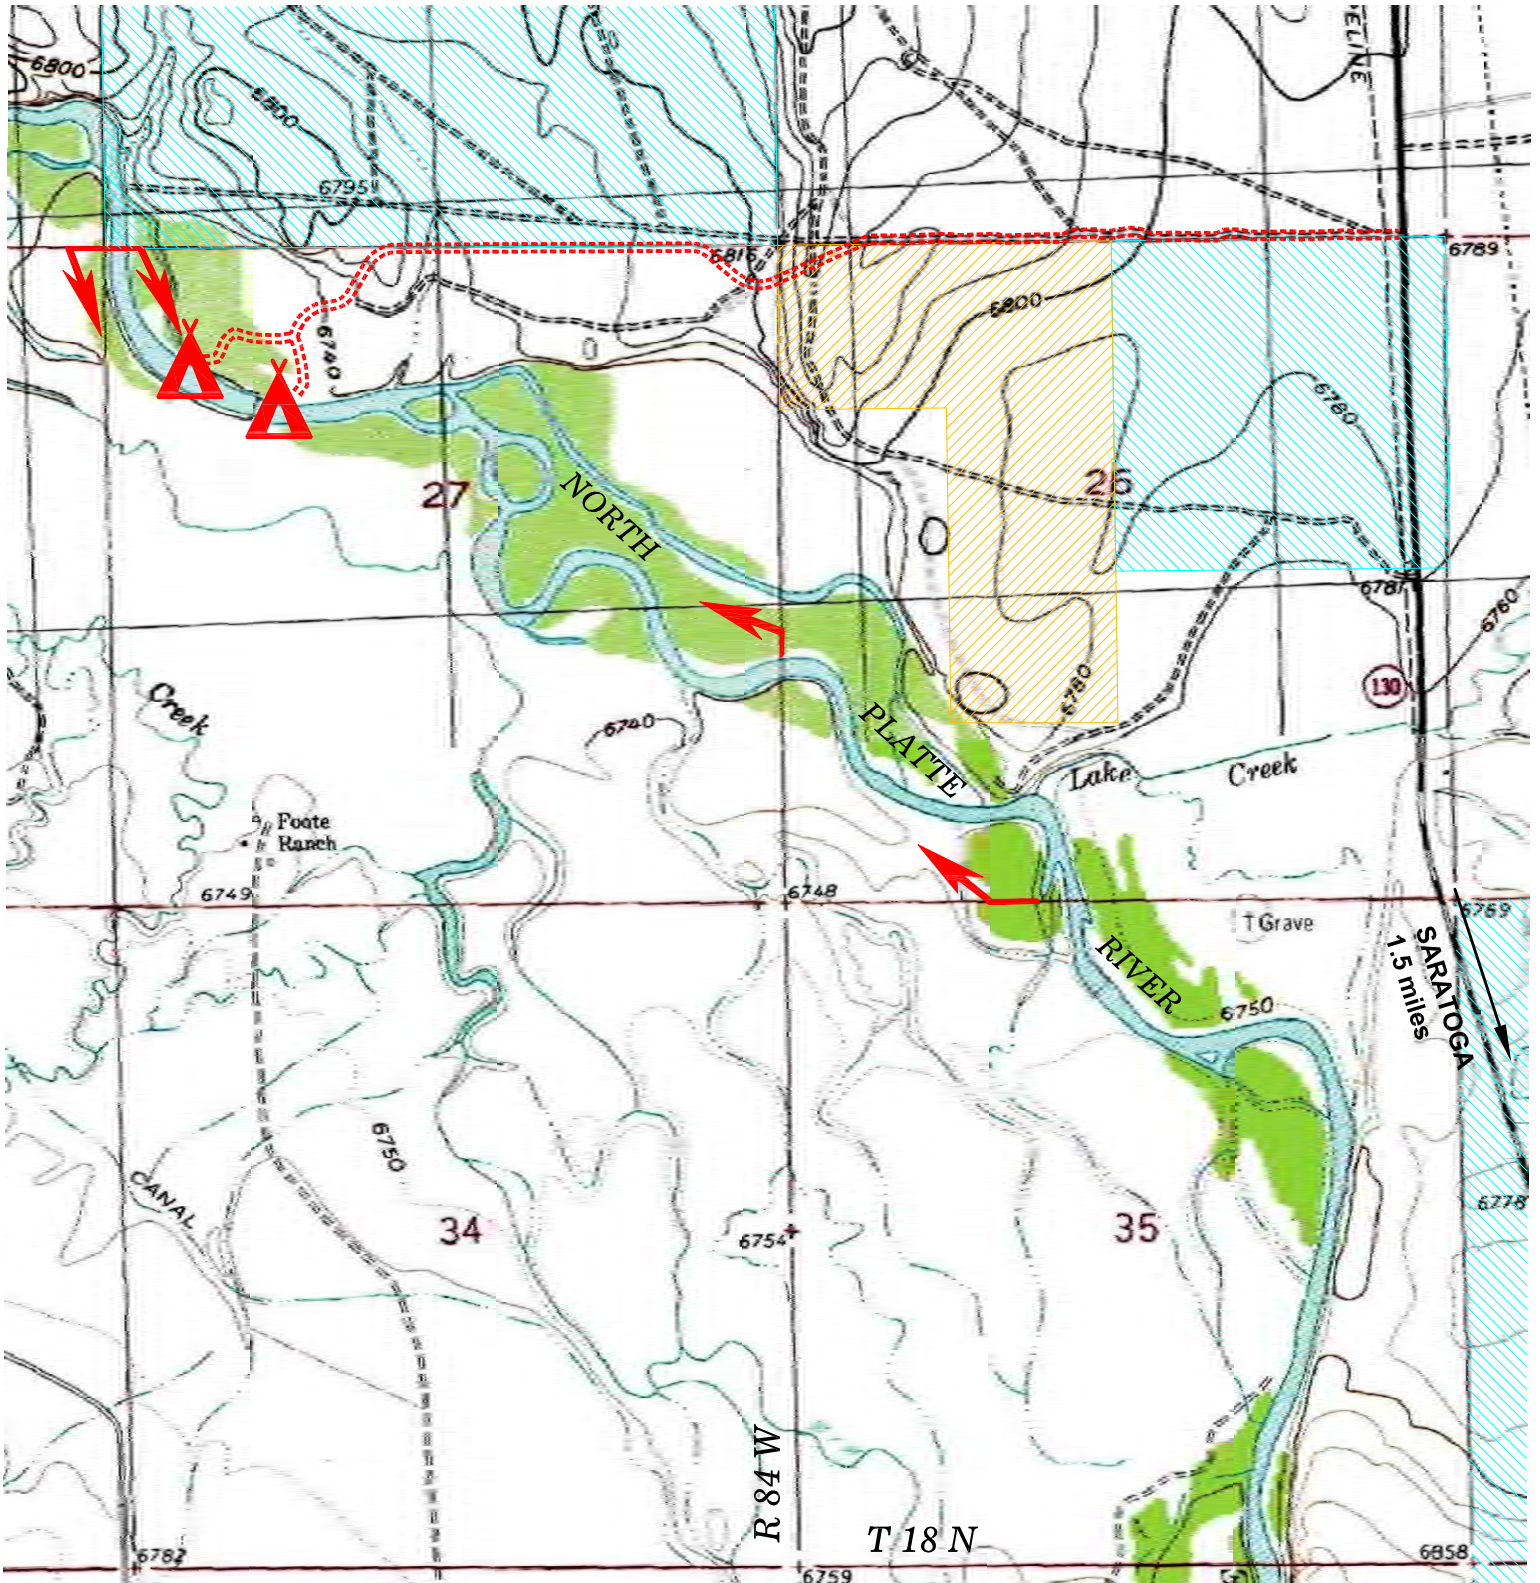

North Platte River - Foote Public Access Area

LEGEND

- BLM LANDS
- STATE LANDS
- PRIVATE LAND
- 50 FT. PEDESTRIAN FISHING EASEMENT THIS SIDE OF RIVER
- ACCESS ROAD
- N
W E
S
- 0 1/8 1/4
SCALE MILE