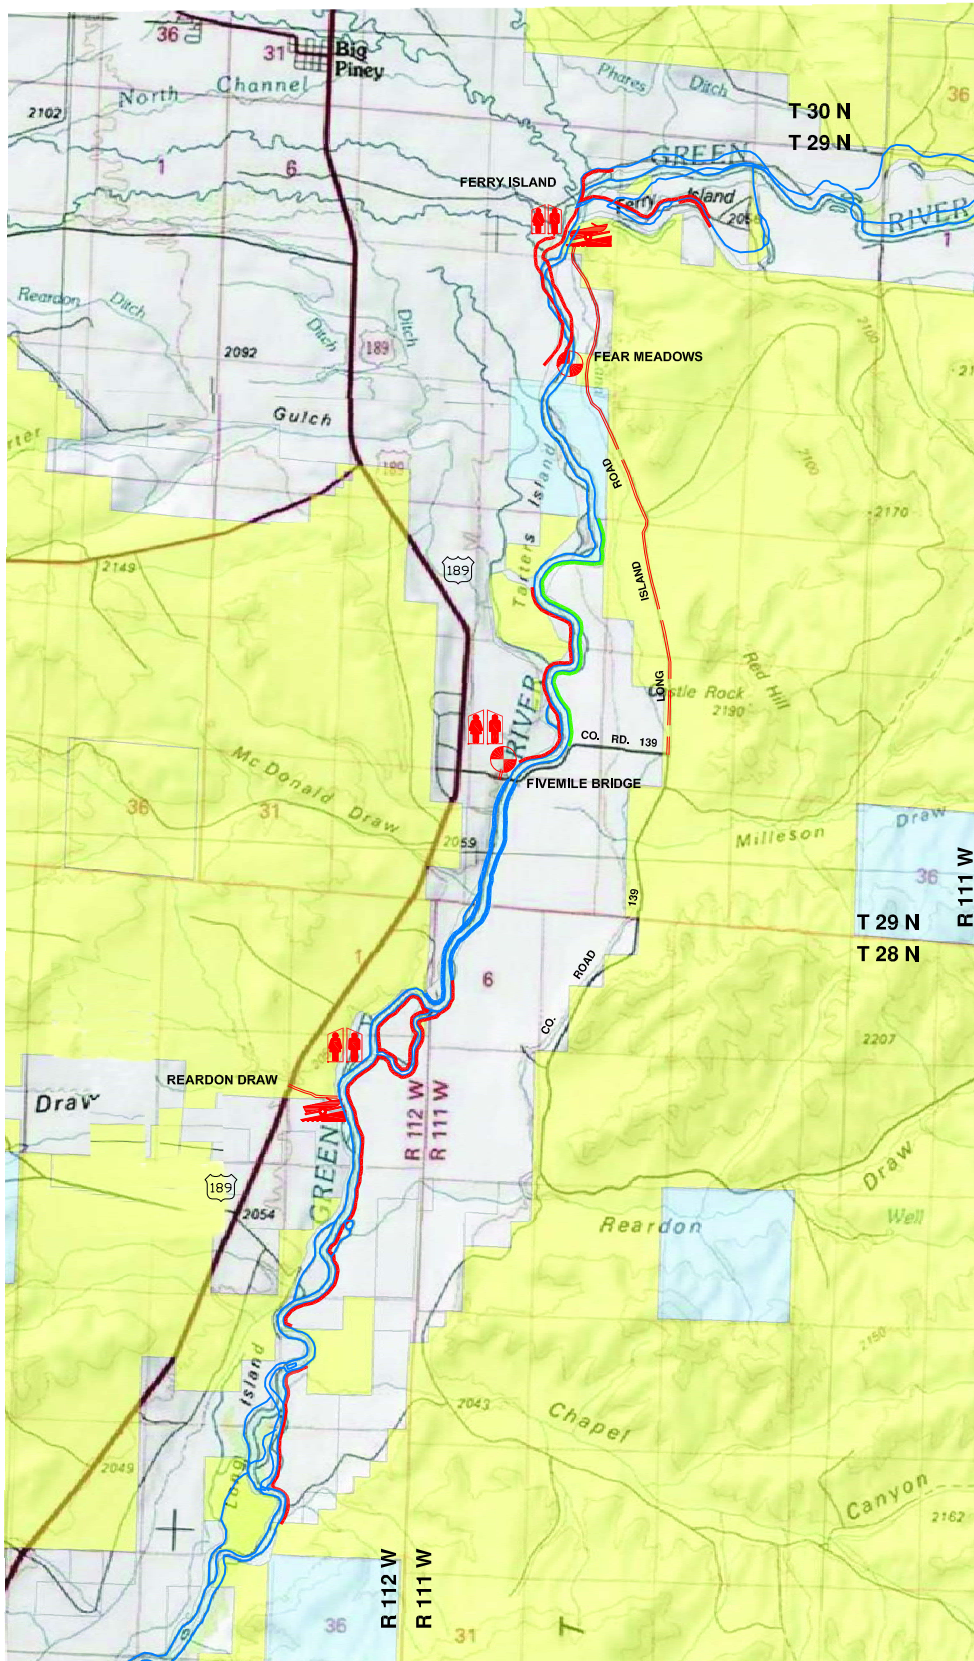

Green River - Fear Public Access Area

LEGEND

- STATE LAND
 - BLM LAND
 - PRIVATE LAND
 - PUBLIC ACCESS ROAD
 - PRIVATE ROADS
 - PARKING AREA
 - BOAT RAMP
 - CAMPING AREA
 - COMFORT STATION
 - PEDESTRIAN ACCESS FOR FISHING ONLY, 50 FT. ABOVE HIGH WATER LINE
 - PEDESTRIAN ACCESS FOR WATERFOWL HUNTING AND FISHING, 50 FT. ABOVE HIGH WATER LINE
 - SPECIAL RULES APPLY
- PEDESTRIAN ACCESS FOR FISHING, 50 FT. ABOVE HIGH WATER LINE
- DOGS, PETS, HORSES OR ANY OTHER ANIMALS ARE PROHIBITED ON EASEMENT
- NO GUNS, BOWS OR ARROWS ARE ALLOWED ON EASEMENT
- NO HUNTING PERMITTED
- NO VEHICLES OR BICYCLES ALLOWED, FOOT TRAFFIC ONLY
- NO CAMPING AND NO FIRES PERMITTED
- LITTERING IS PROHIBITED, PACK OUT YOUR TRASH AND RESPECT PRIVATE PROPERTY