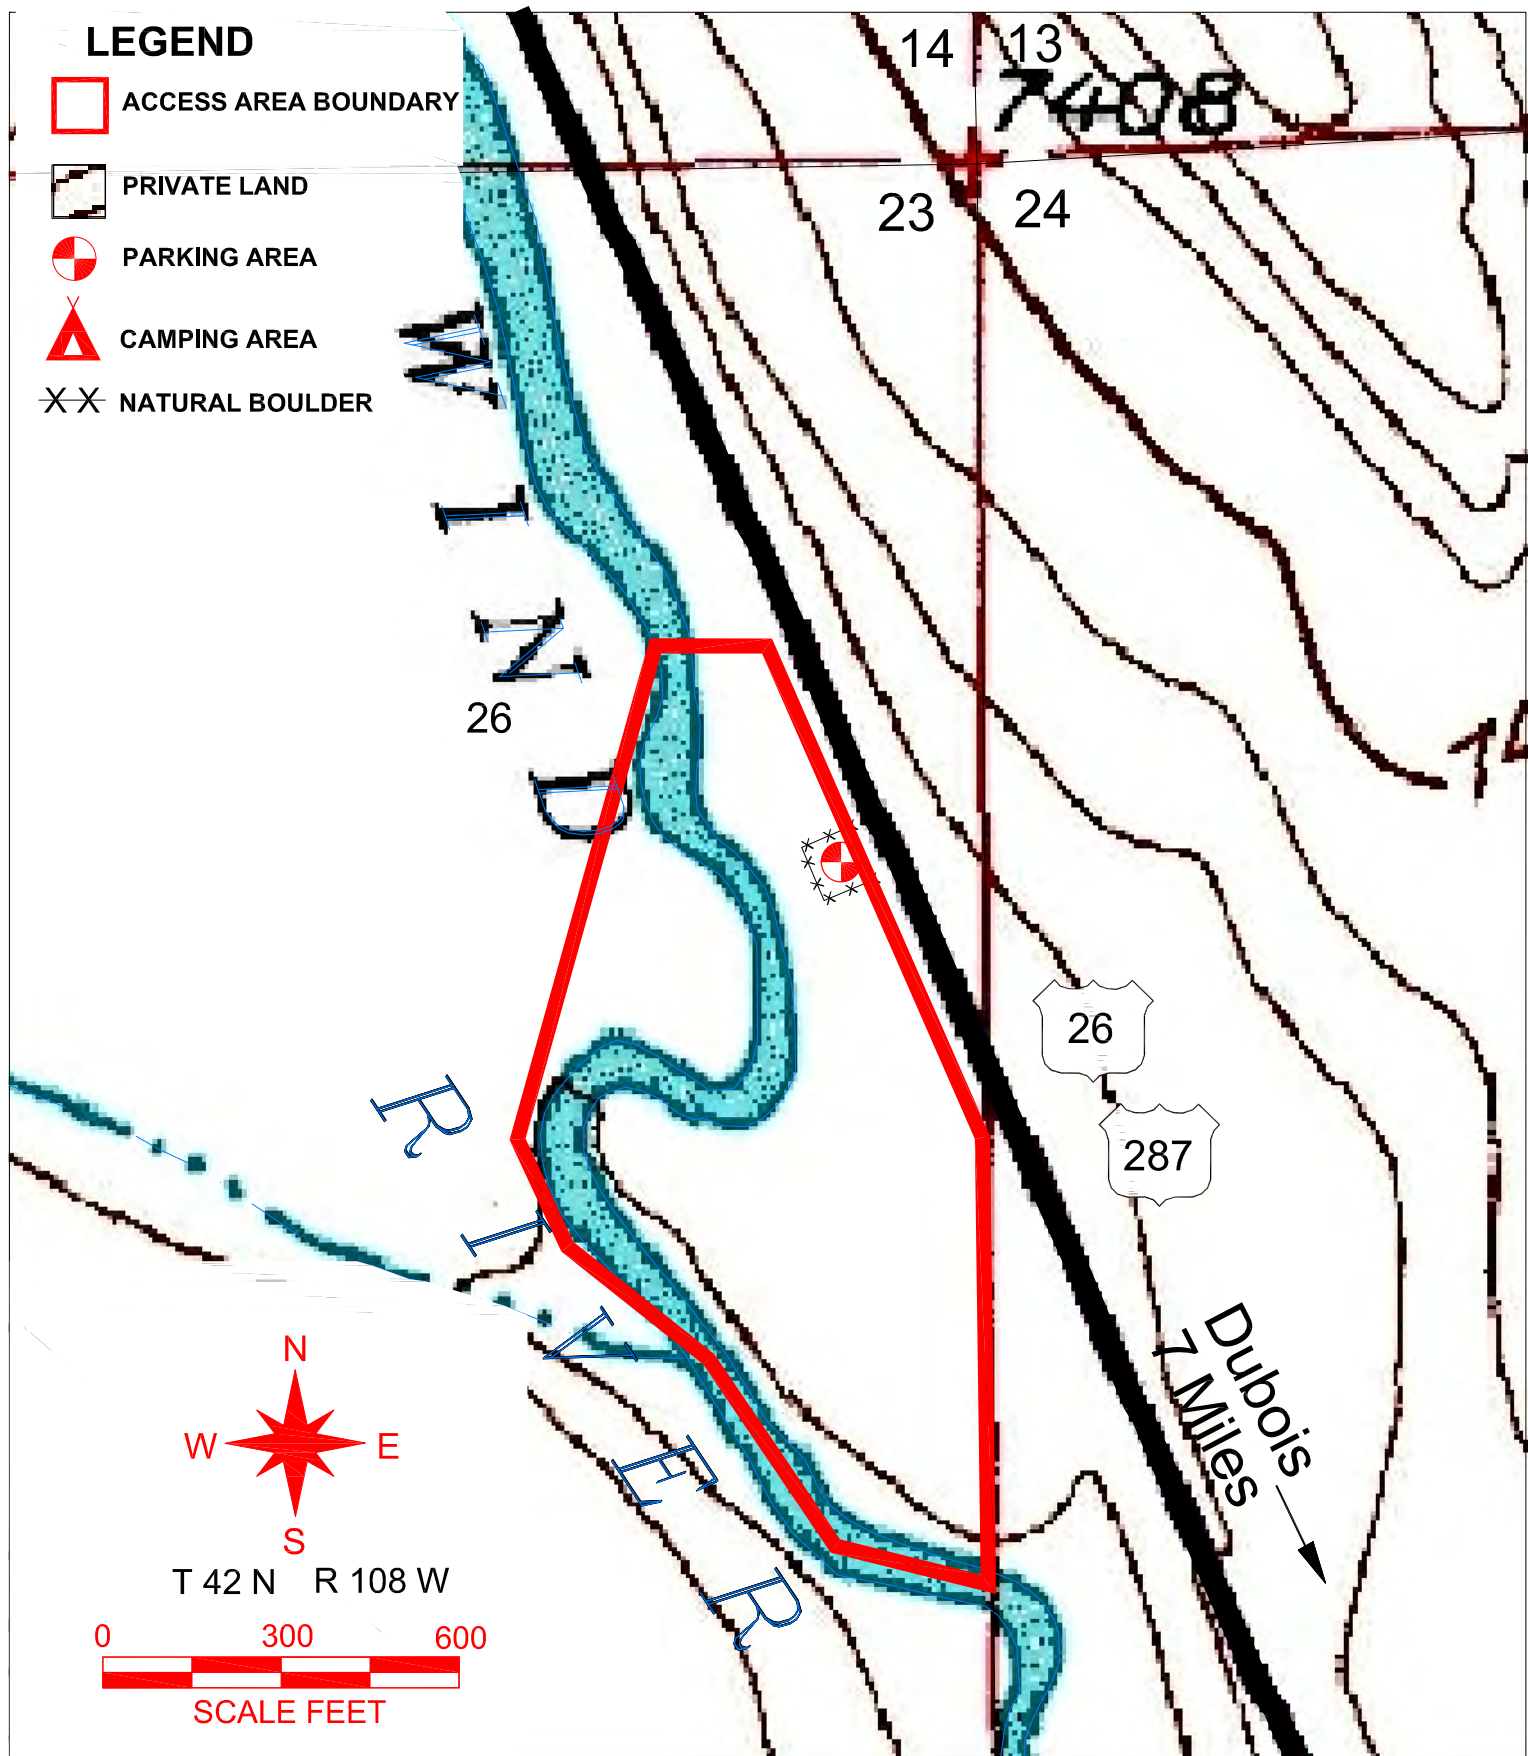

Wind River - Dunoir Public Access Area

LEGEND

-  ACCESS AREA BOUNDARY
-  PRIVATE LAND
-  PARKING AREA
-  CAMPING AREA
-  NATURAL BOULDER

T 42 N R 108 W