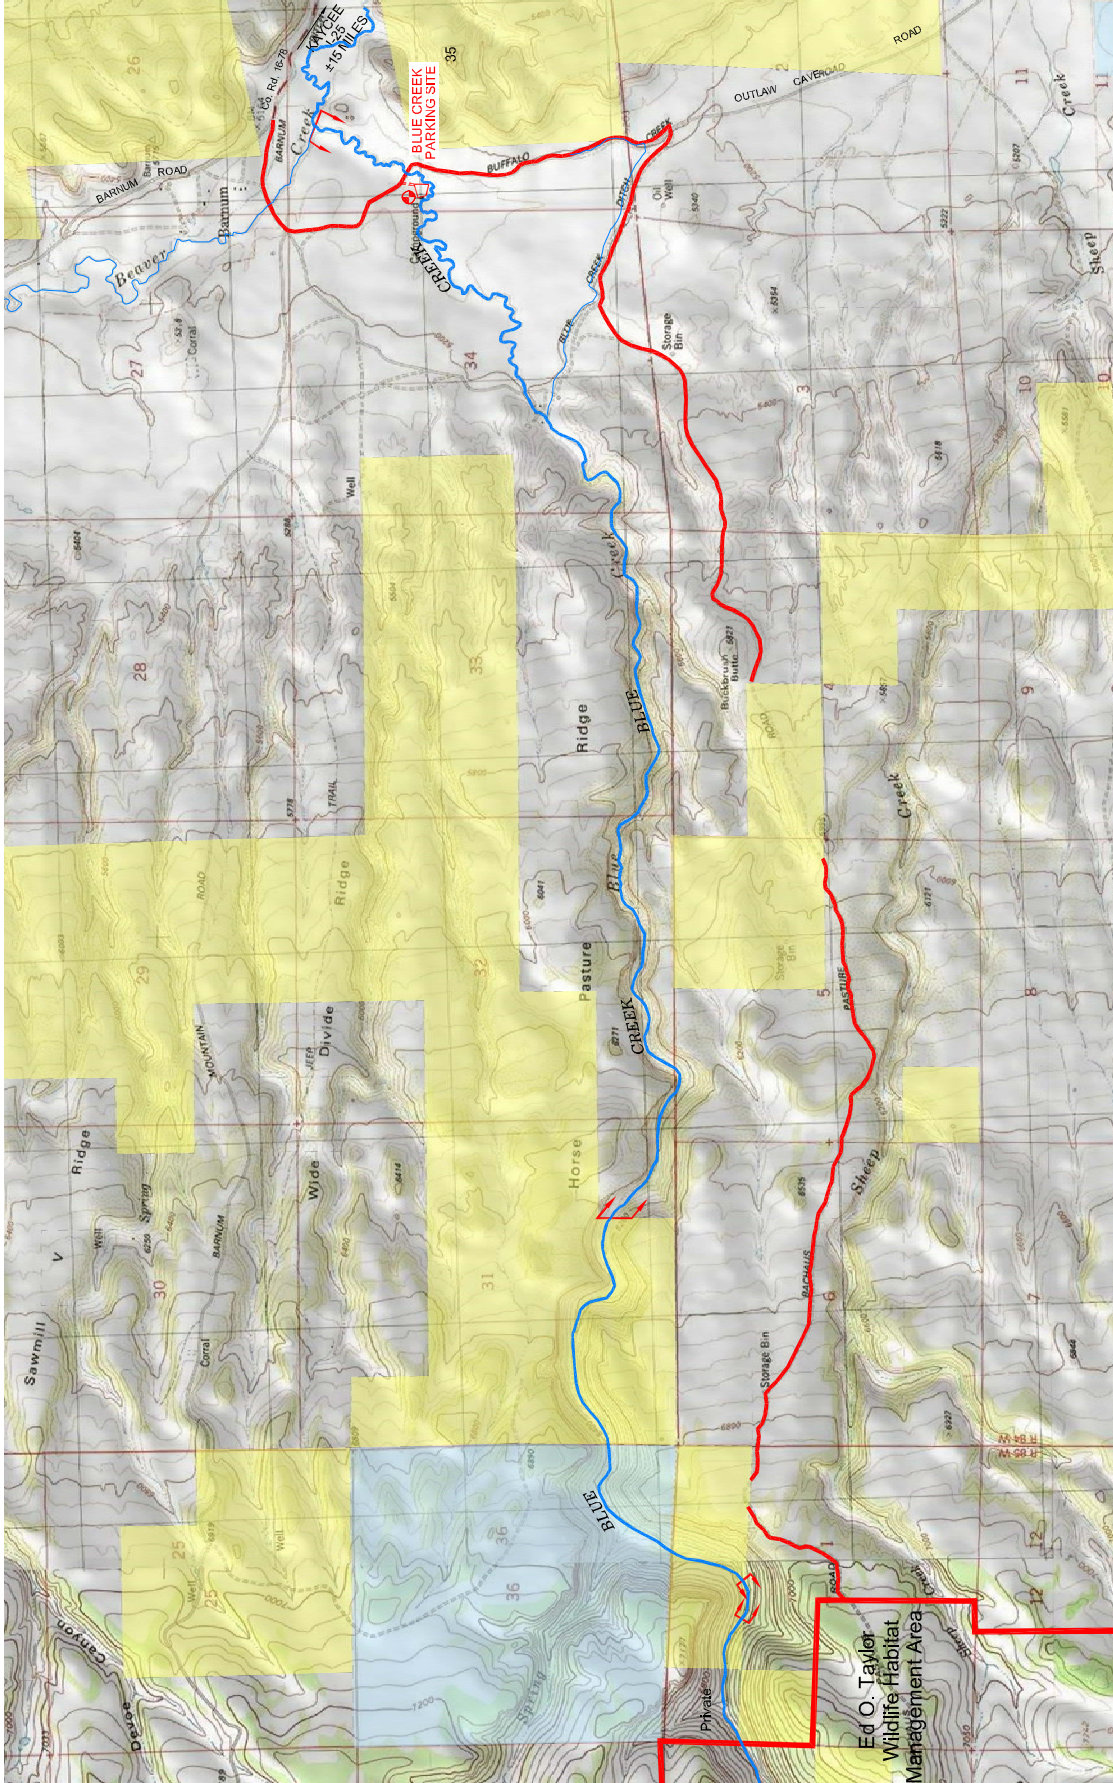

Blue Creek Public Access Area

LEGEND

-  ACCESS BOUNDARY
-  BLM LAND
-  STATE LAND

PRIVATE LAND

PARKING AREA

ROW EASEMENT

PEDESTRIAN ACCESS FOR FISHING EXTENDS 50 FT. ABOVE HIGH WATER LINE BETWEEN ARROWS

ACCESS ROAD