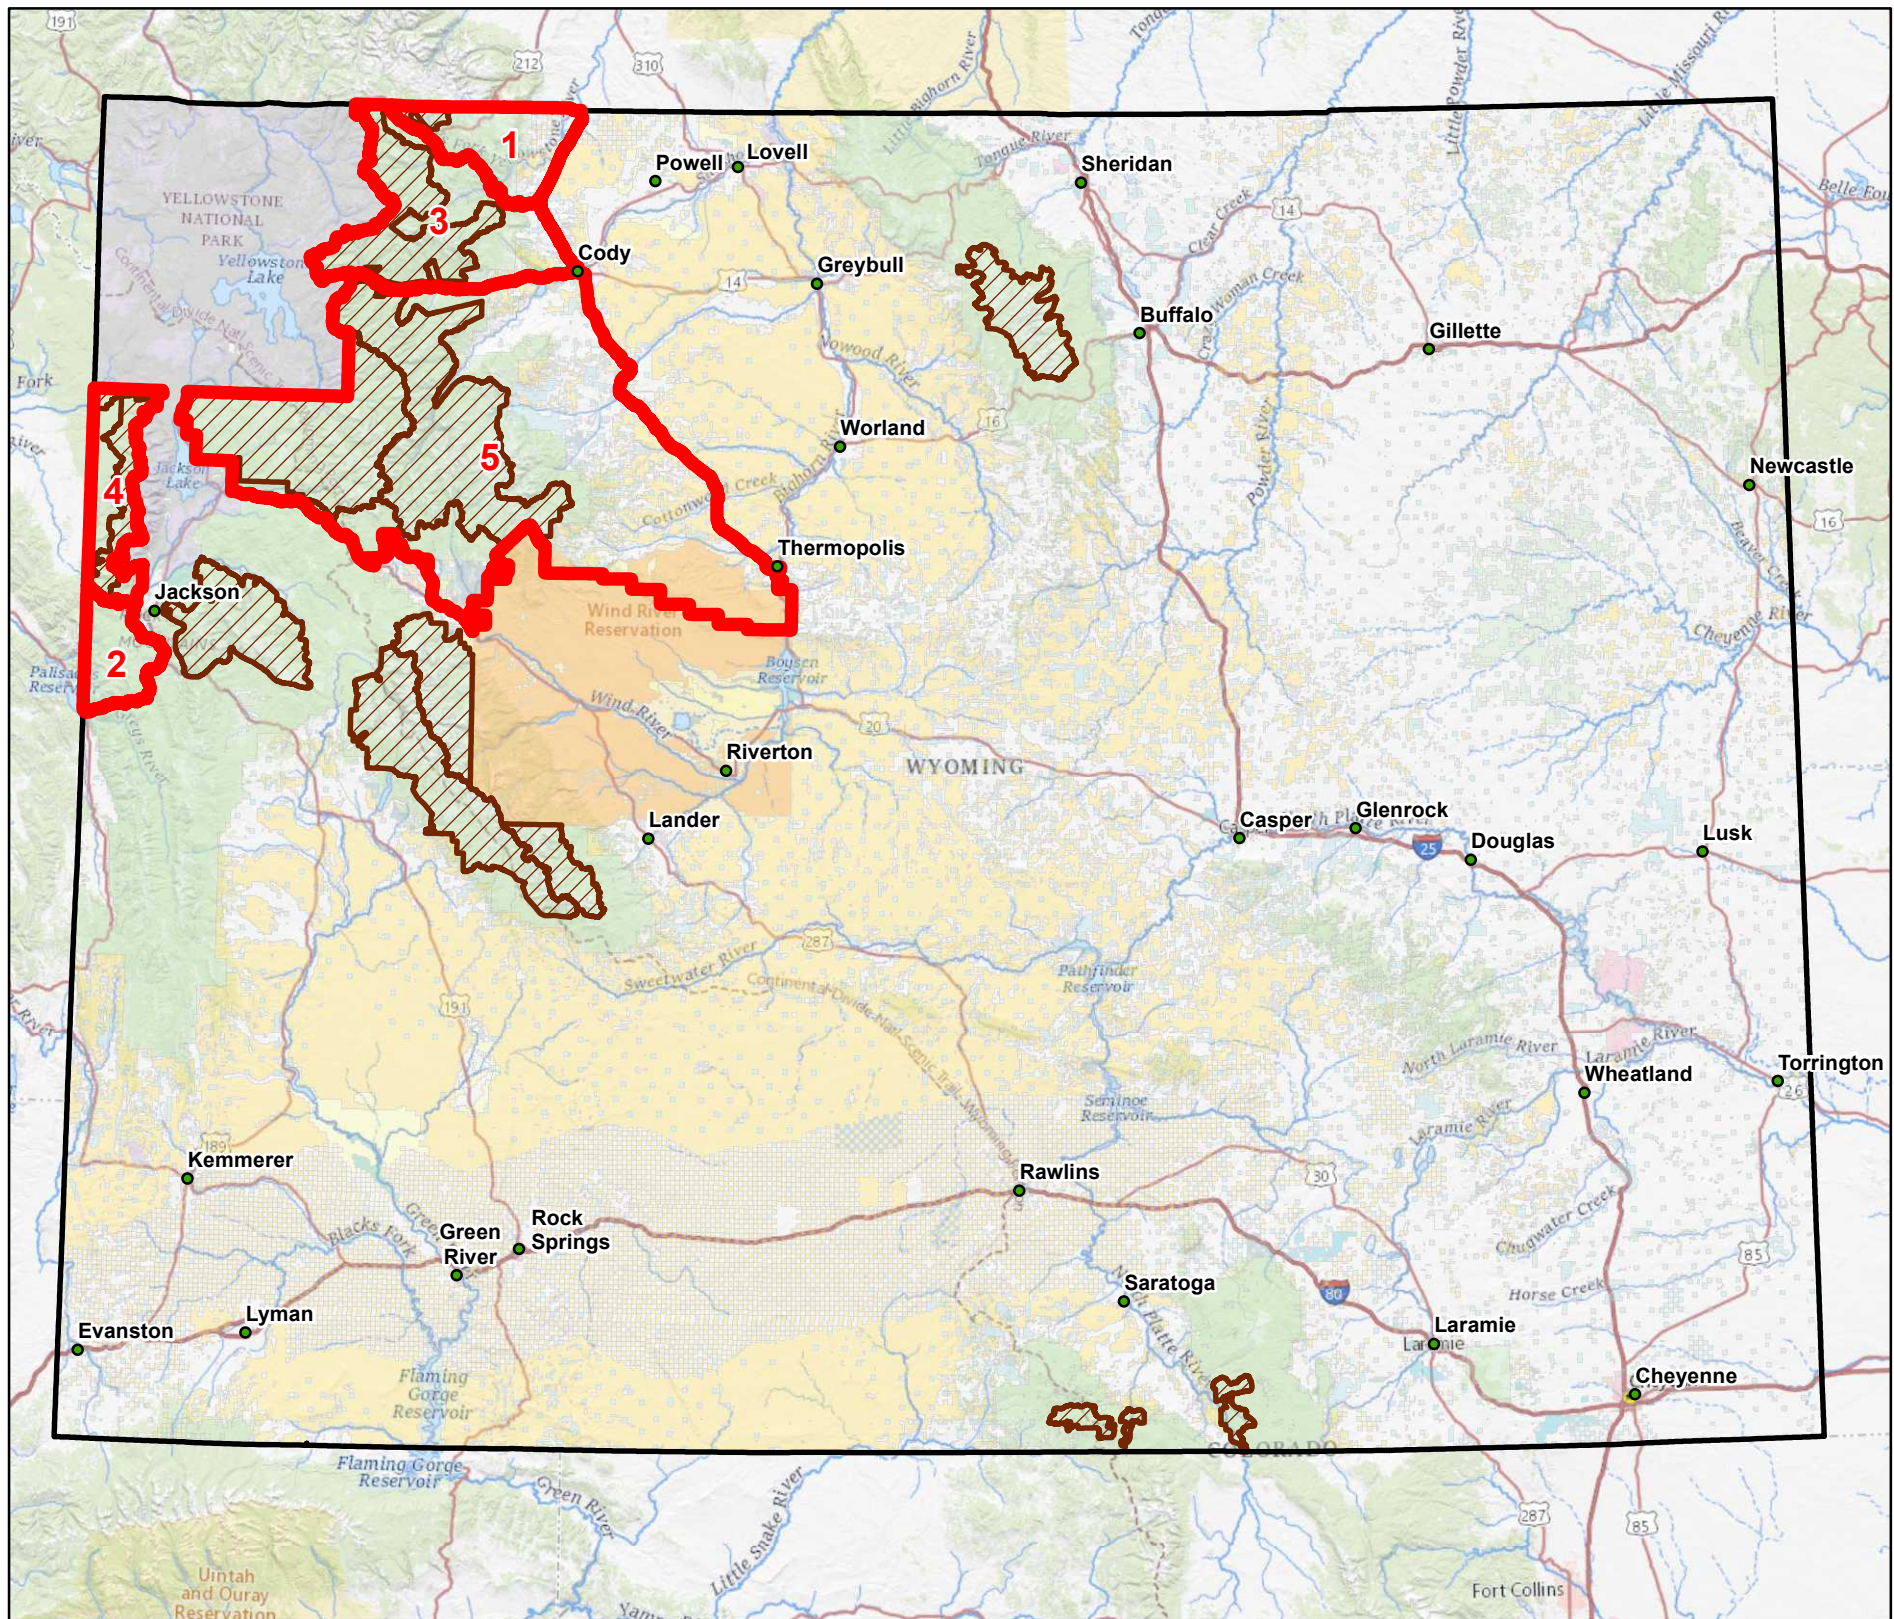

Mountain Goat Hunt Areas 2019

-  Mountain Goat Hunt Area
-  Wilderness Area
-  State
-  BLM
-  BIA
-  Forest Service
-  Fish & Wildlife Service
-  National Park Service
-  DOD
-  Bureau of Reclamation
-  WY Game & Fish Dept.
-  Local Government
-  Other Federal
-  Private

0 25 50 Miles

Date: 5/1/2019

Wyoming Game and Fish Department

** Wilderness Areas require nonresidents to utilize a hunting guide.

** This map is for visual use, assistance, and general location only, does not represent a survey, and is not to be used for legal conveyance. Area Boundaries are approximate and can change.