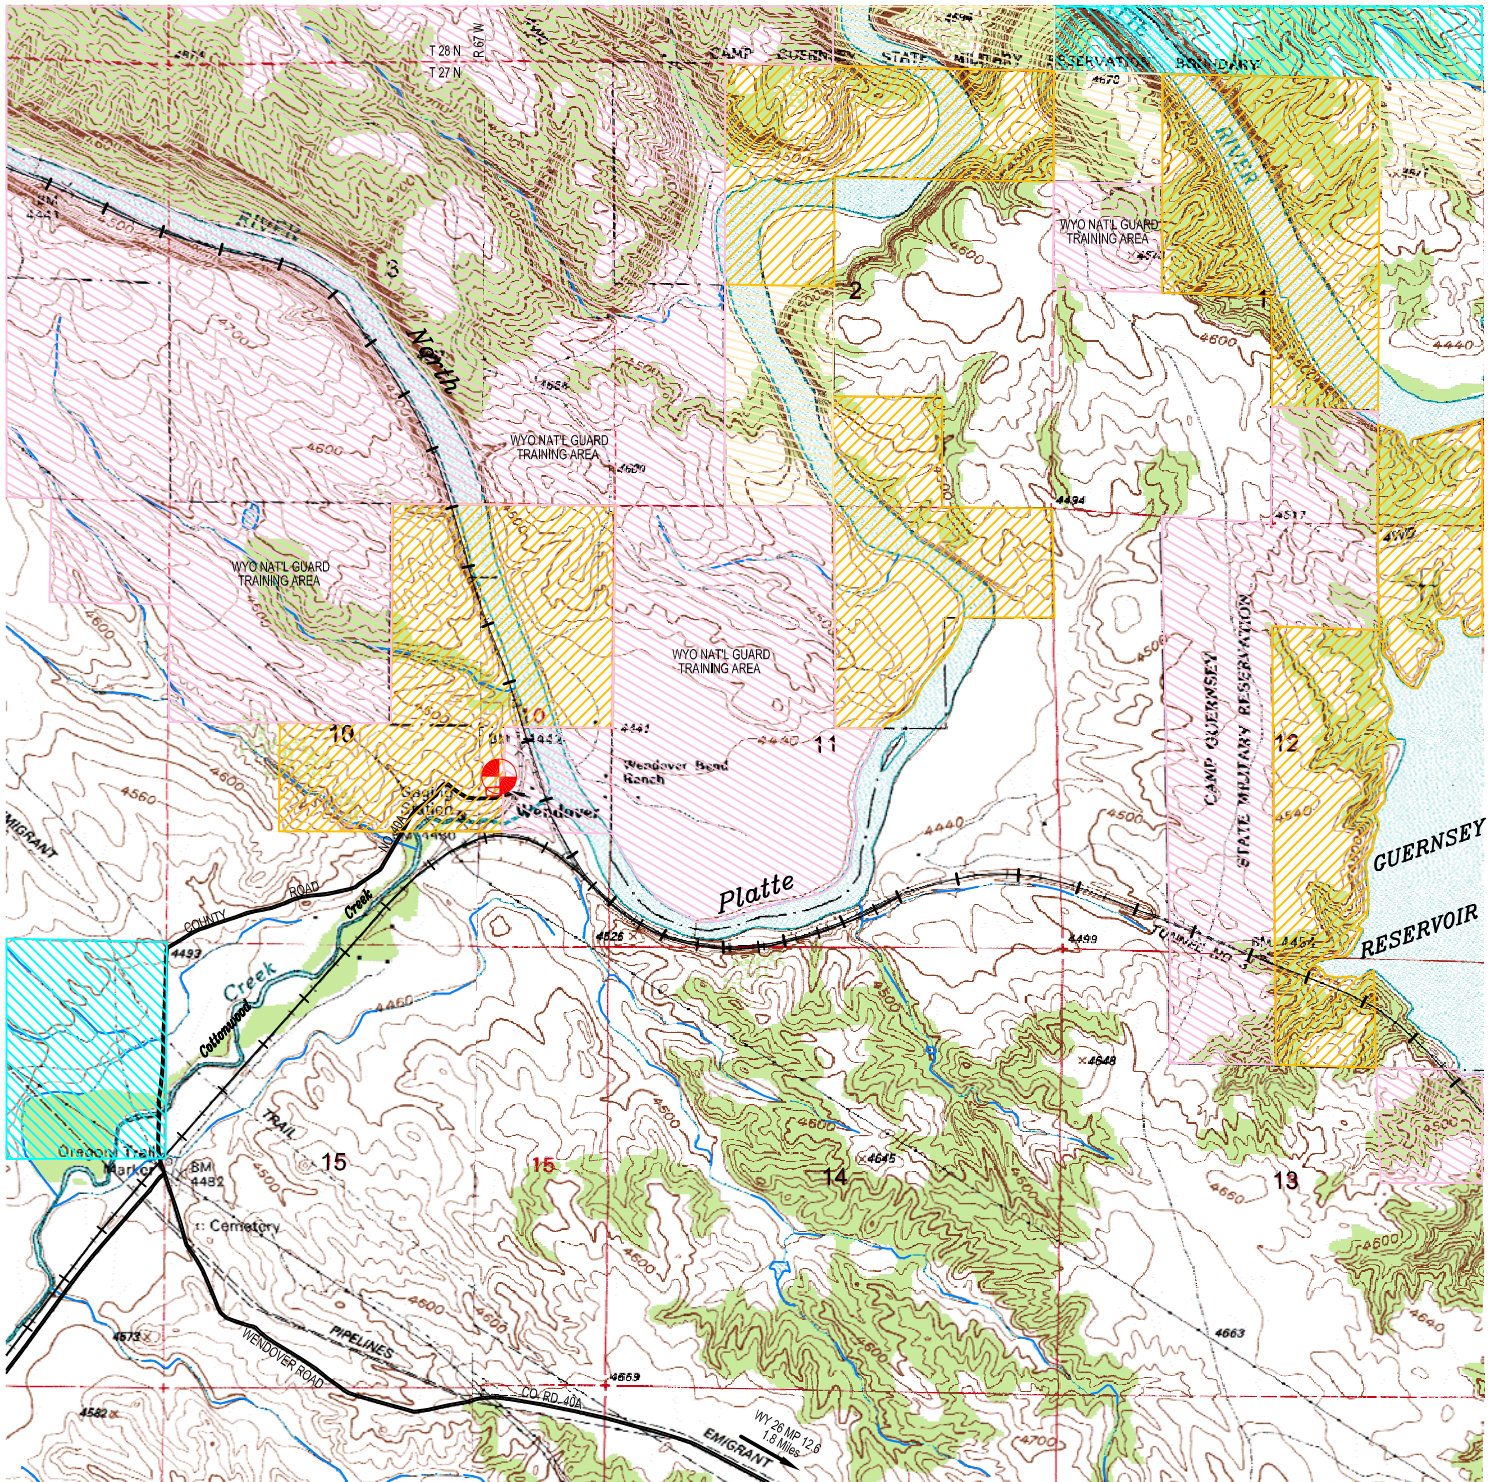

North Platte River - Wendover Public Access Area

LEGEND

- | | | | |
|--|-----------------------|--|-----------------------|
| | PARKING AREA BOUNDARY | | DEPT. OF DEFENSE |
| | BLM LAND | | BUREAU OF RECLAMATION |
| | STATE LAND | | PARKING AREA |
| | PRIVATE LAND | | |