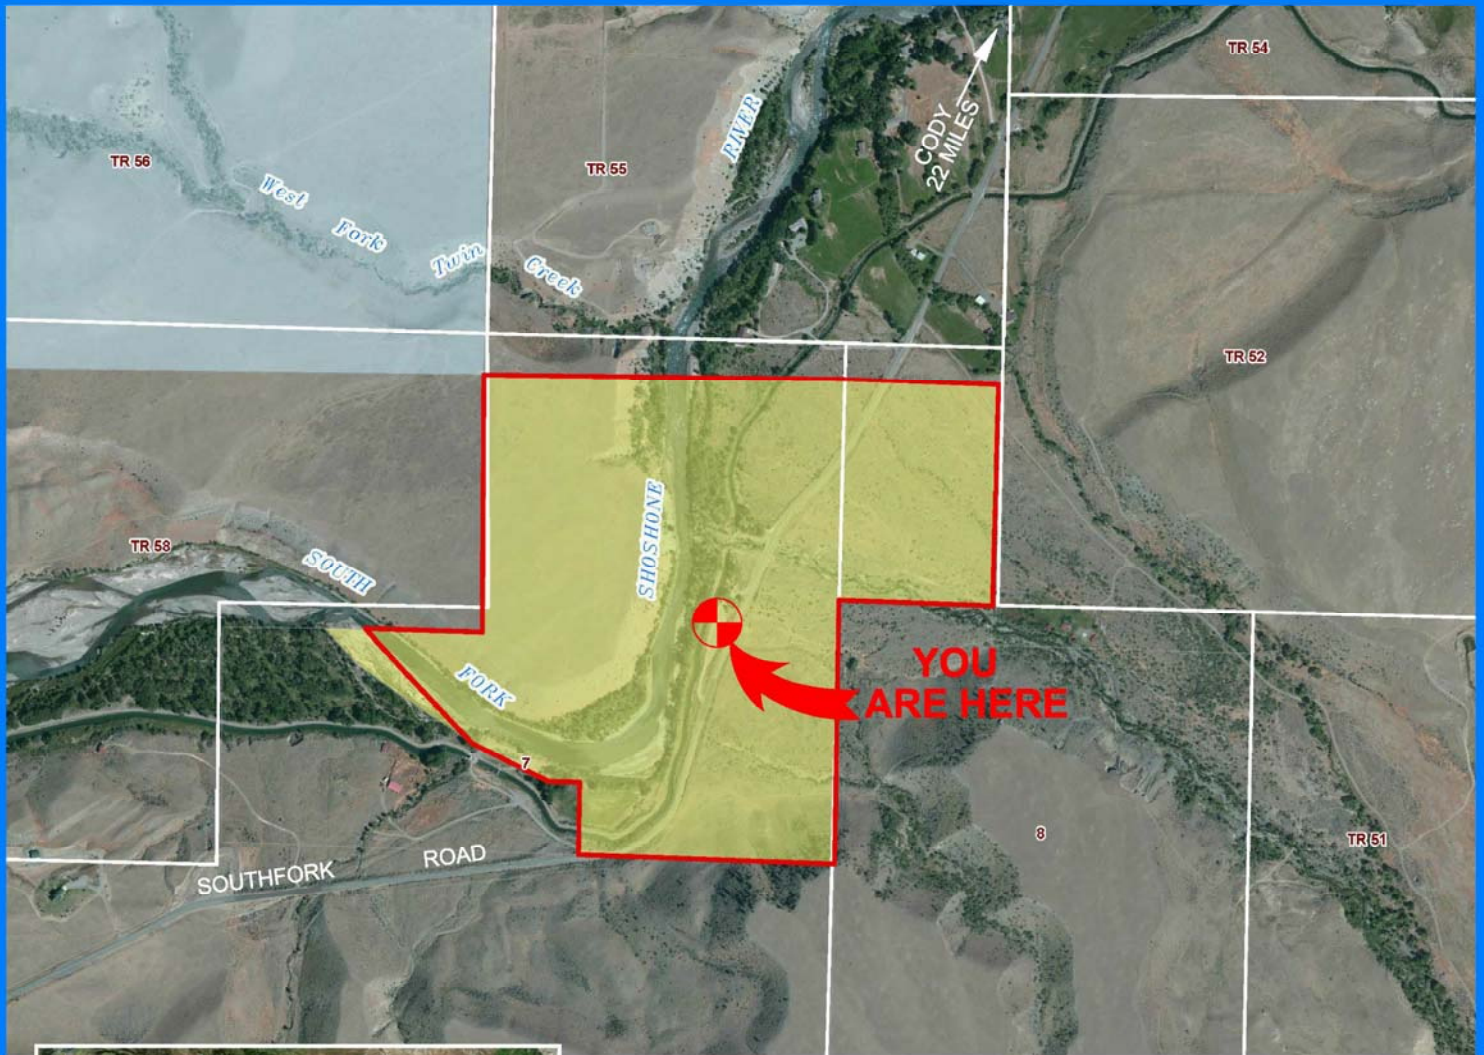

South Fork Shoshone River - Twin Creek Trailhead Public Access Area

LEGEND

-  PARKING AREA
-  ACCESS BOUNDARY
-  BLM LAND
-  PRIVATE LAND
-  STATE LAND