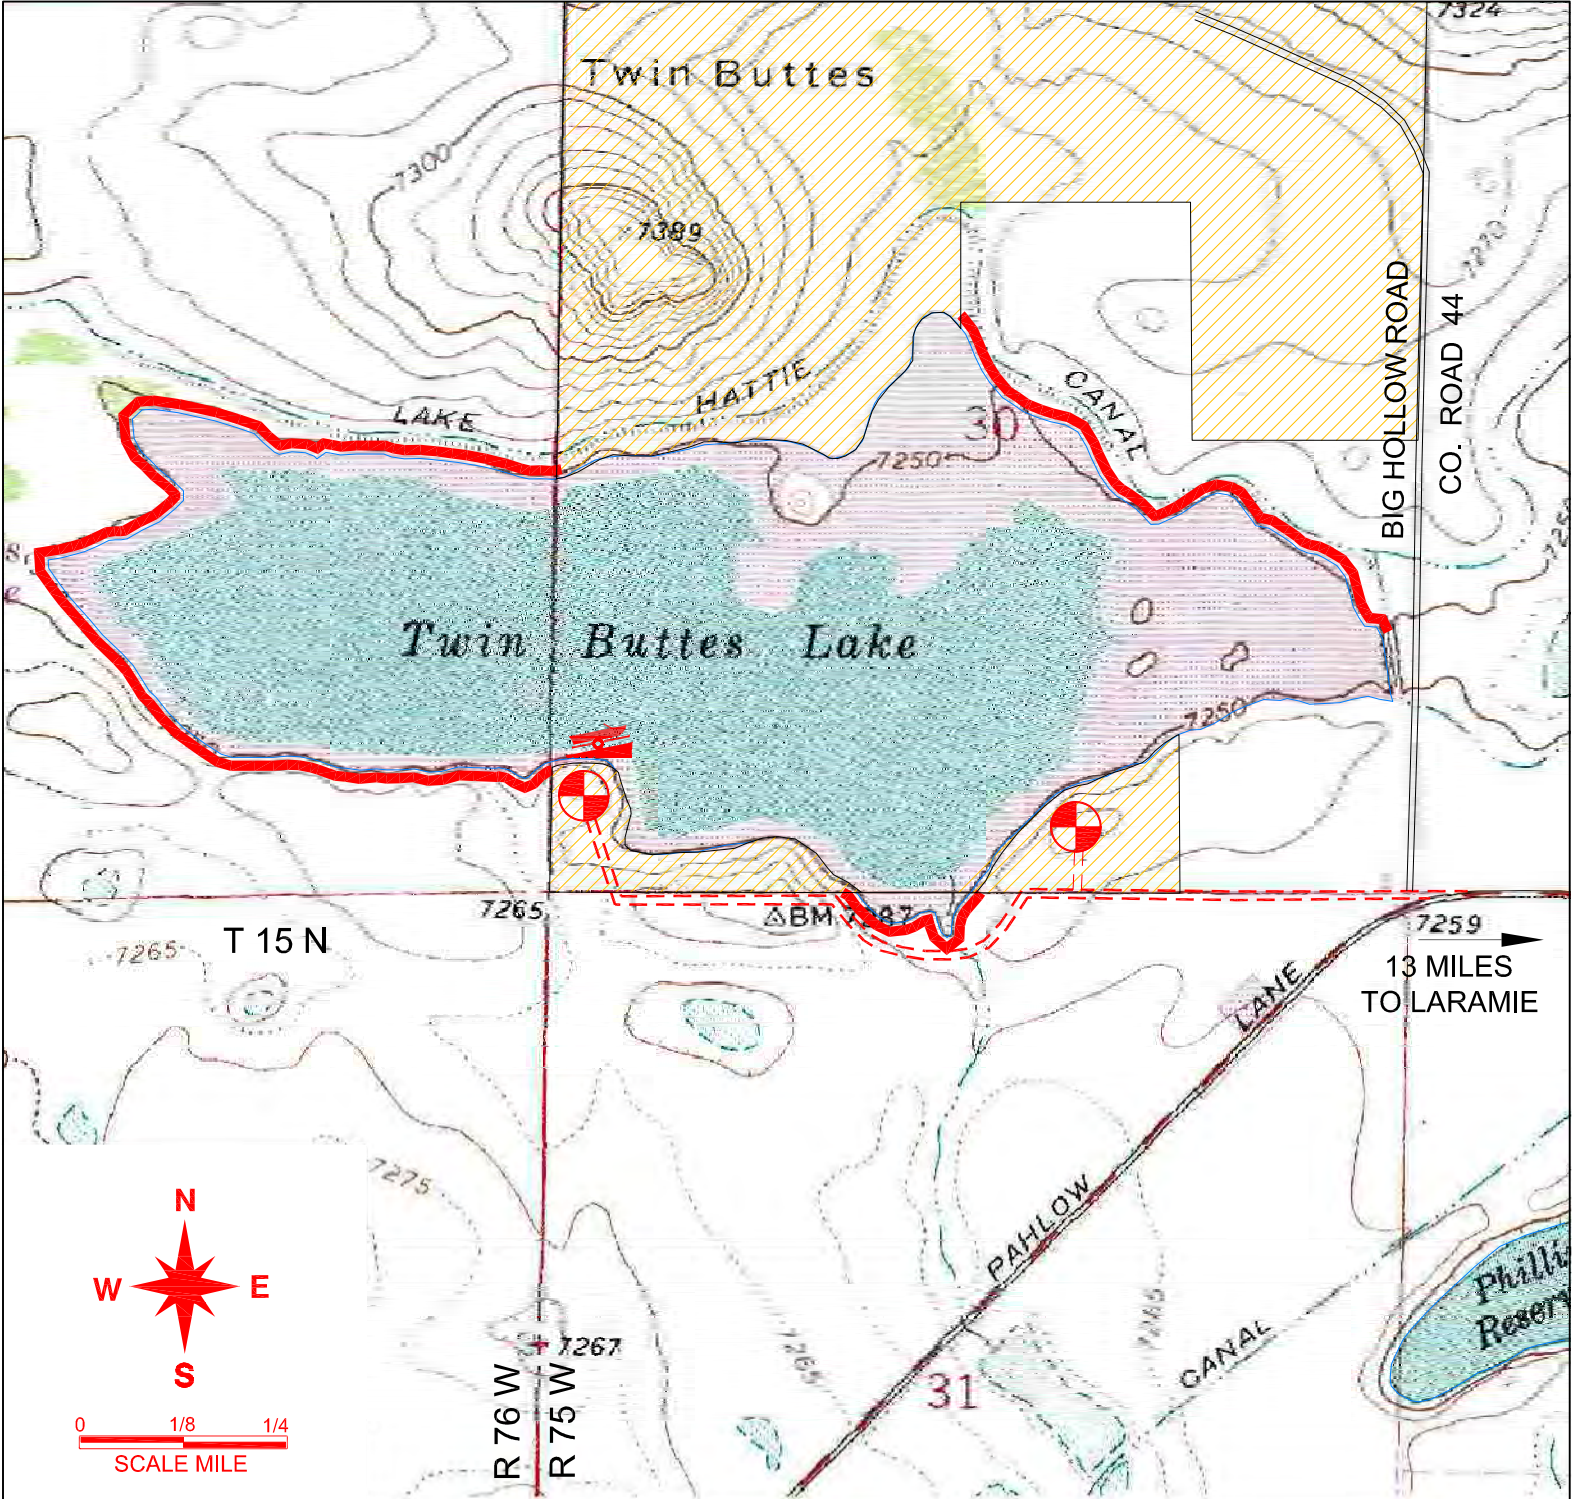

Twin Buttes Reservoir - Public Access Area

LEGEND

- | | | | |
|--|--|---|---|
|  BLM LAND |  PARKING AREA |  ACCESS ROAD |  FISHING AND WATERFOWL HUNTING EASEMENT EXISTS 50' ABOVE HIGH WATER LINE |
|  PRIVATE LANDS |  CAMPING AREA |  BOAT RAMP | |