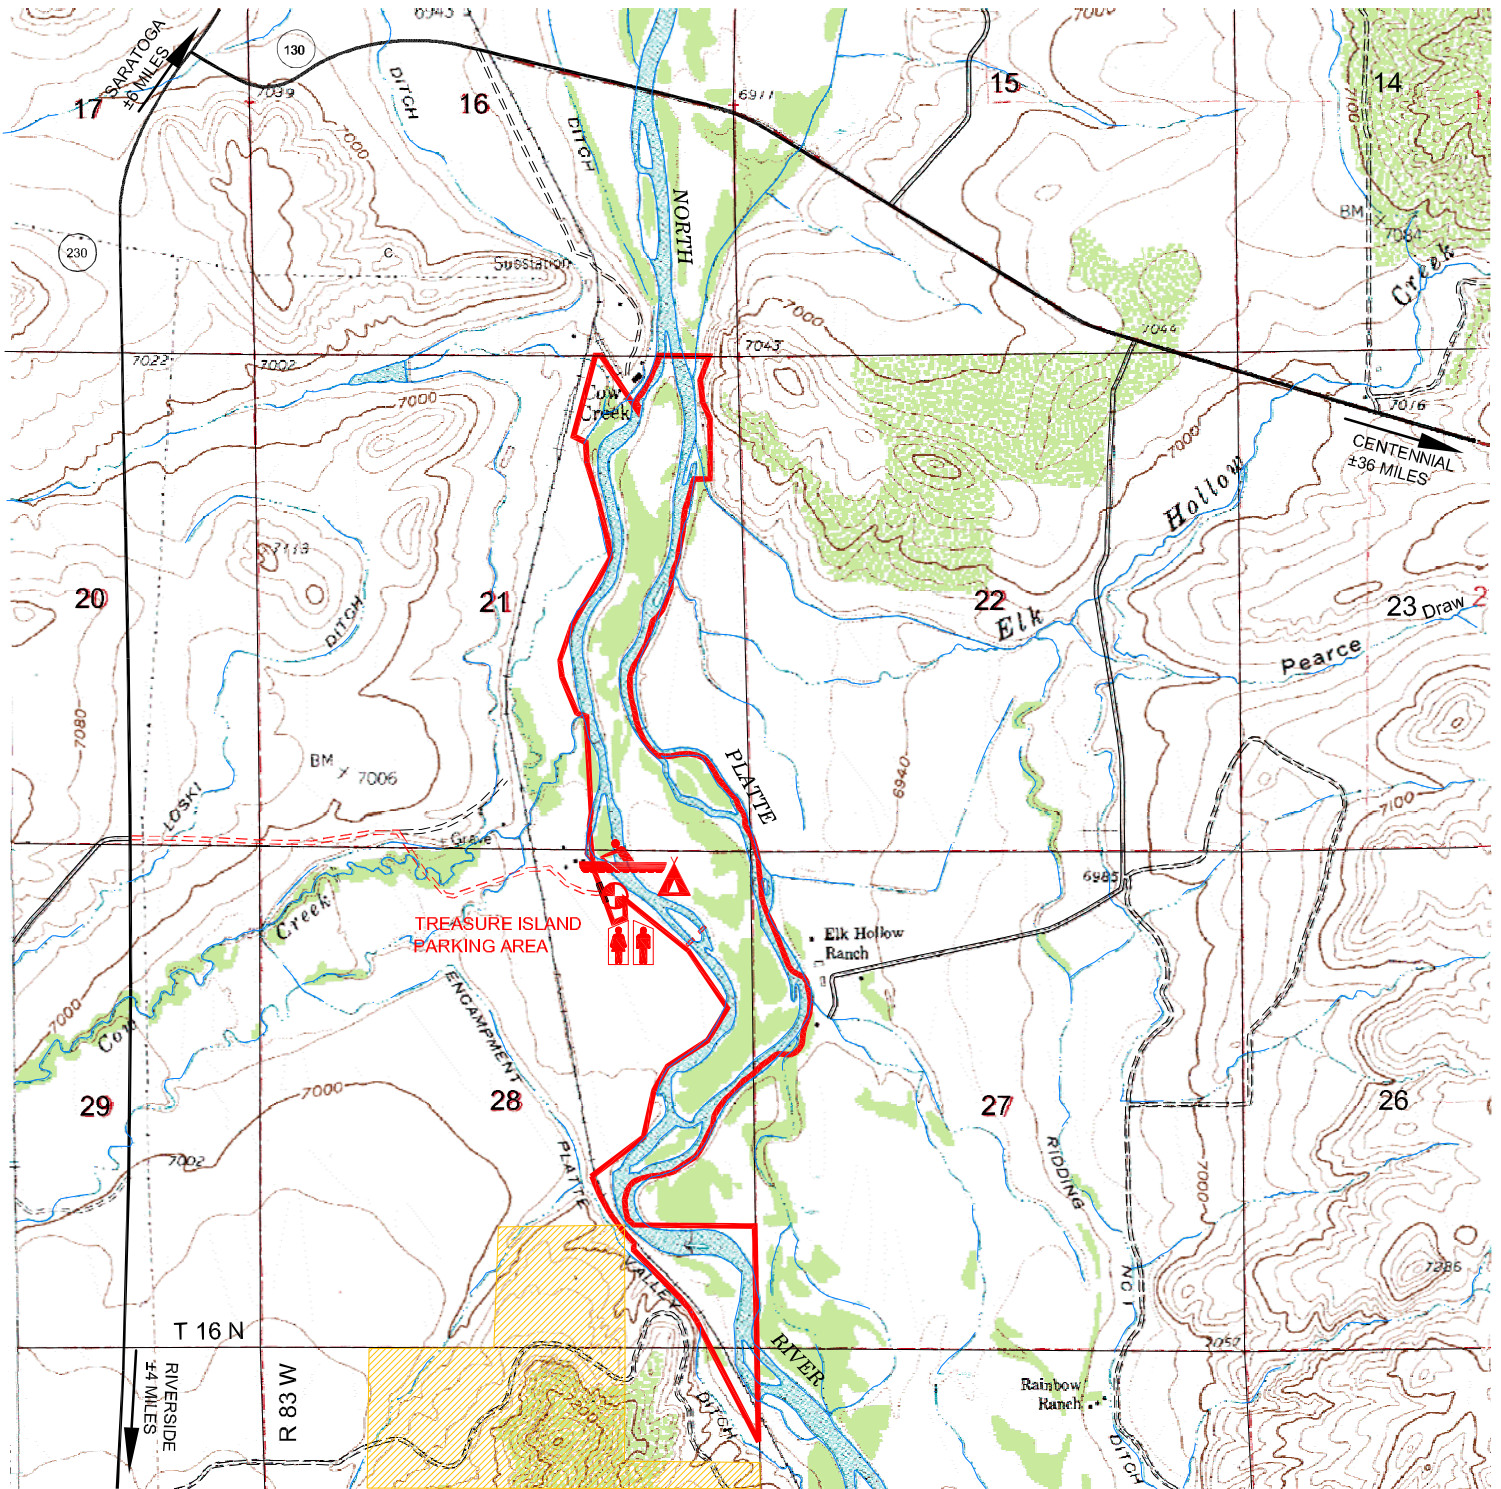

# North Platte River - Treasure Island Public Access Area

## LEGEND

- |  |                 |  |              |  |                       |
|--|-----------------|--|--------------|--|-----------------------|
|  | ACCESS BOUNDARY |  | PRIVATE LAND |  | PRIMITIVE BOAT LAUNCH |
|  | BLM LAND        |  | PARKING AREA |  | COMFORT STATION       |
|  |                 |  | CAMPING AREA |  | ACCESS ROAD           |