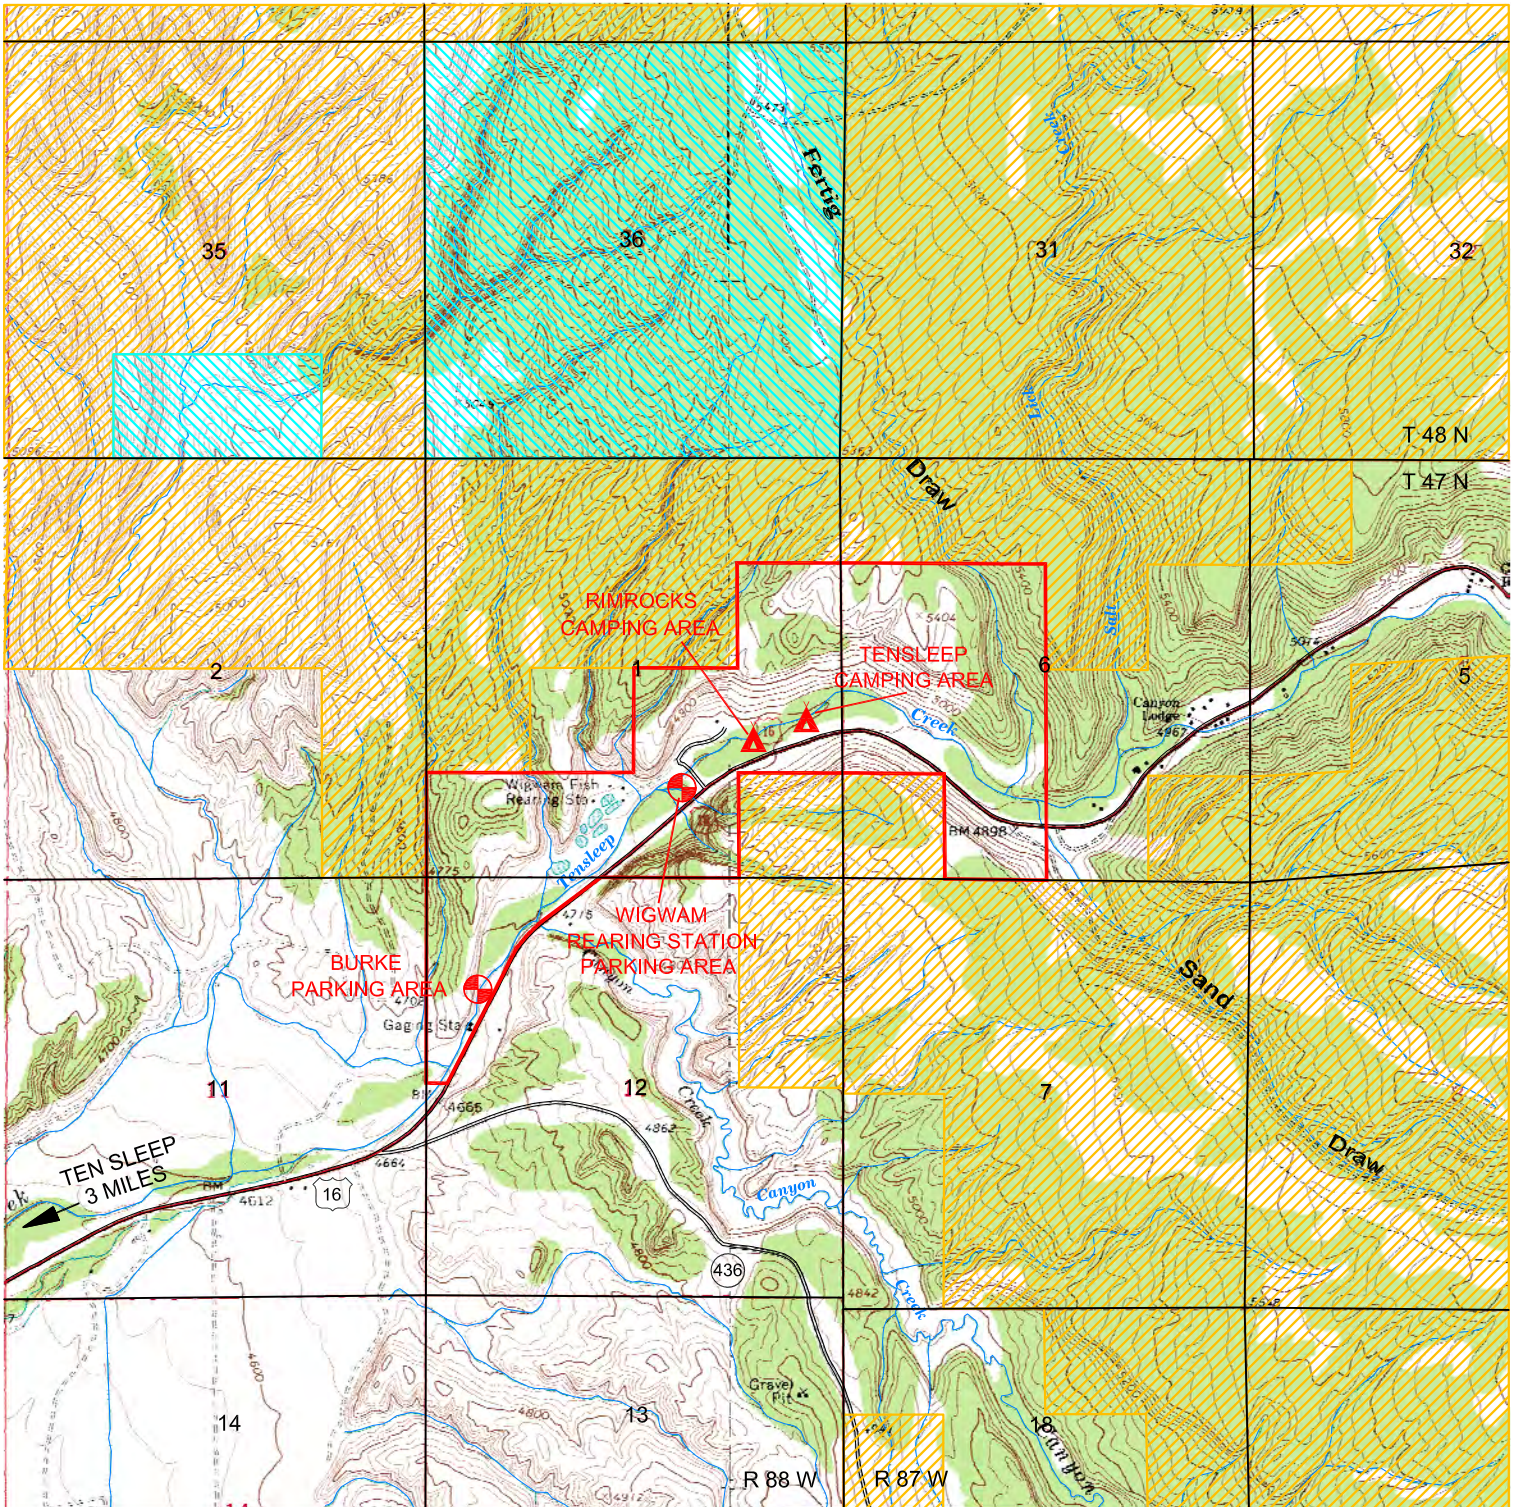

Tensleep Creek Public Access Area

LEGEND

-  PARKING AREA
-  CAMPING AREA
-  ACCESS AREA BOUNDARY
-  PRIVATE LAND
-  STATE LAND
-  BLM LAND