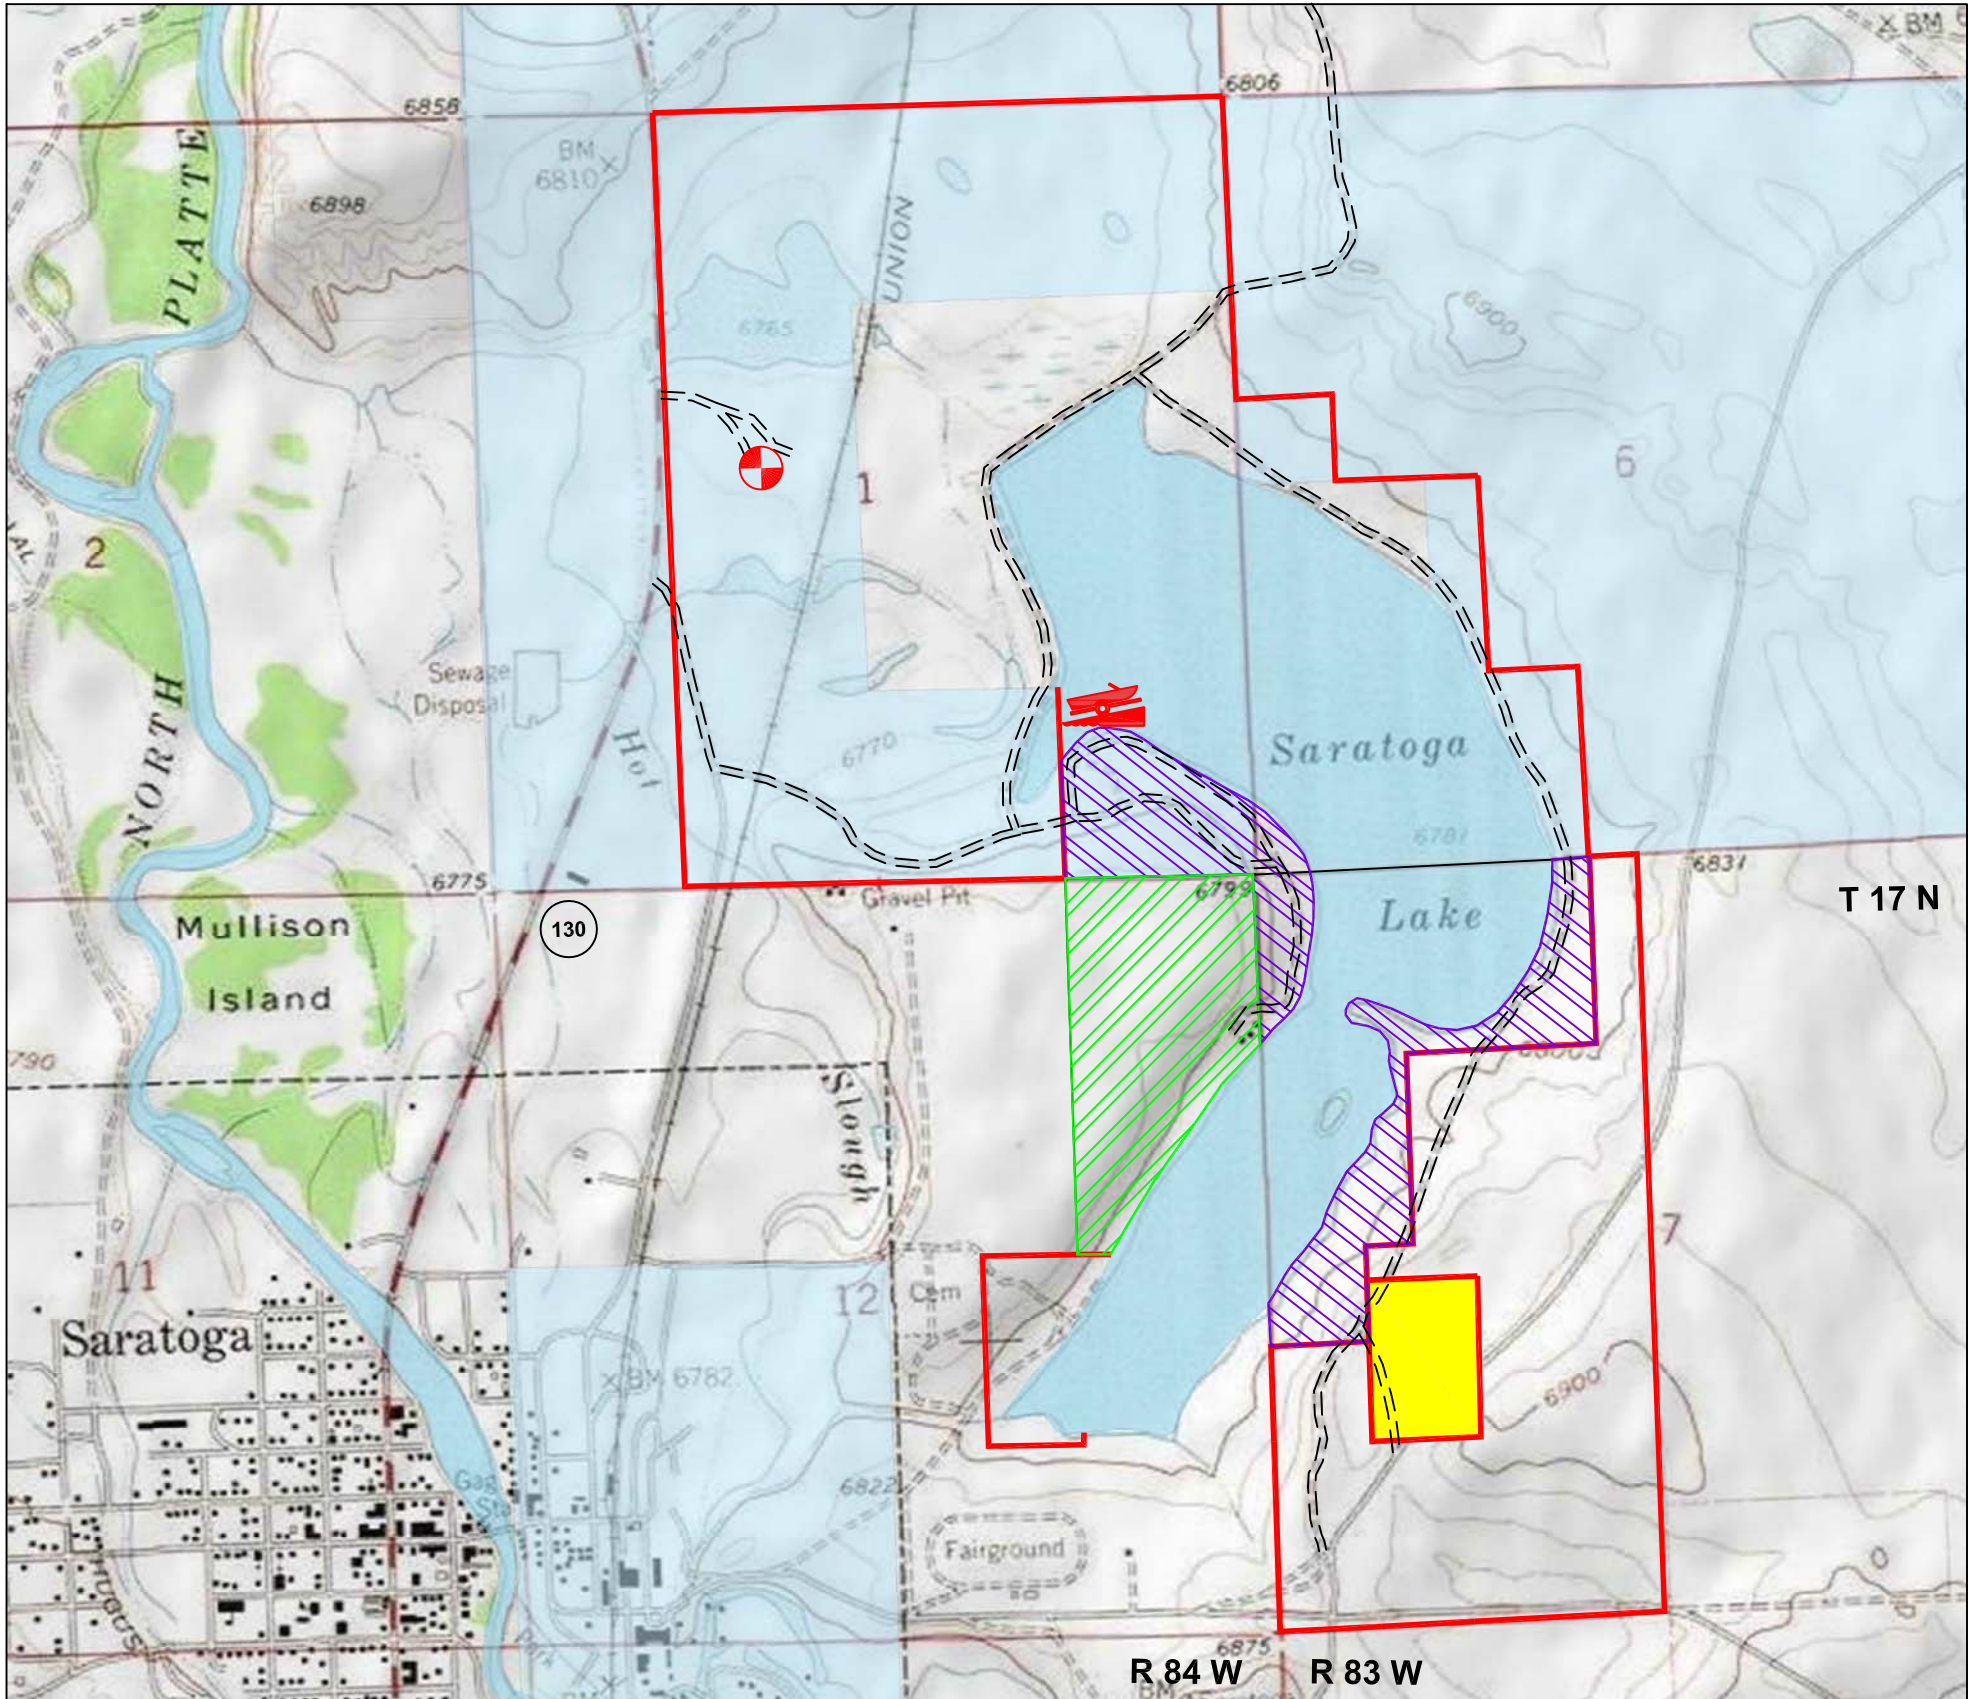

Saratoga Lake Public Access Area

LEGEND

- | | | | | | |
|--|---|---|--------------------------------|---|-----------|
|  | ACCESS AREA BOUNDARY |  | STATE LAND |  | BOAT RAMP |
|  | PARKING AREA |  | PRIVATE LAND | | |
|  | EASEMENT RESTRICTED TO FOOT OR BOAT TRAVEL ONLY |  | LAND OWNED BY TOWN OF SARATOGA |  | BLM Land |