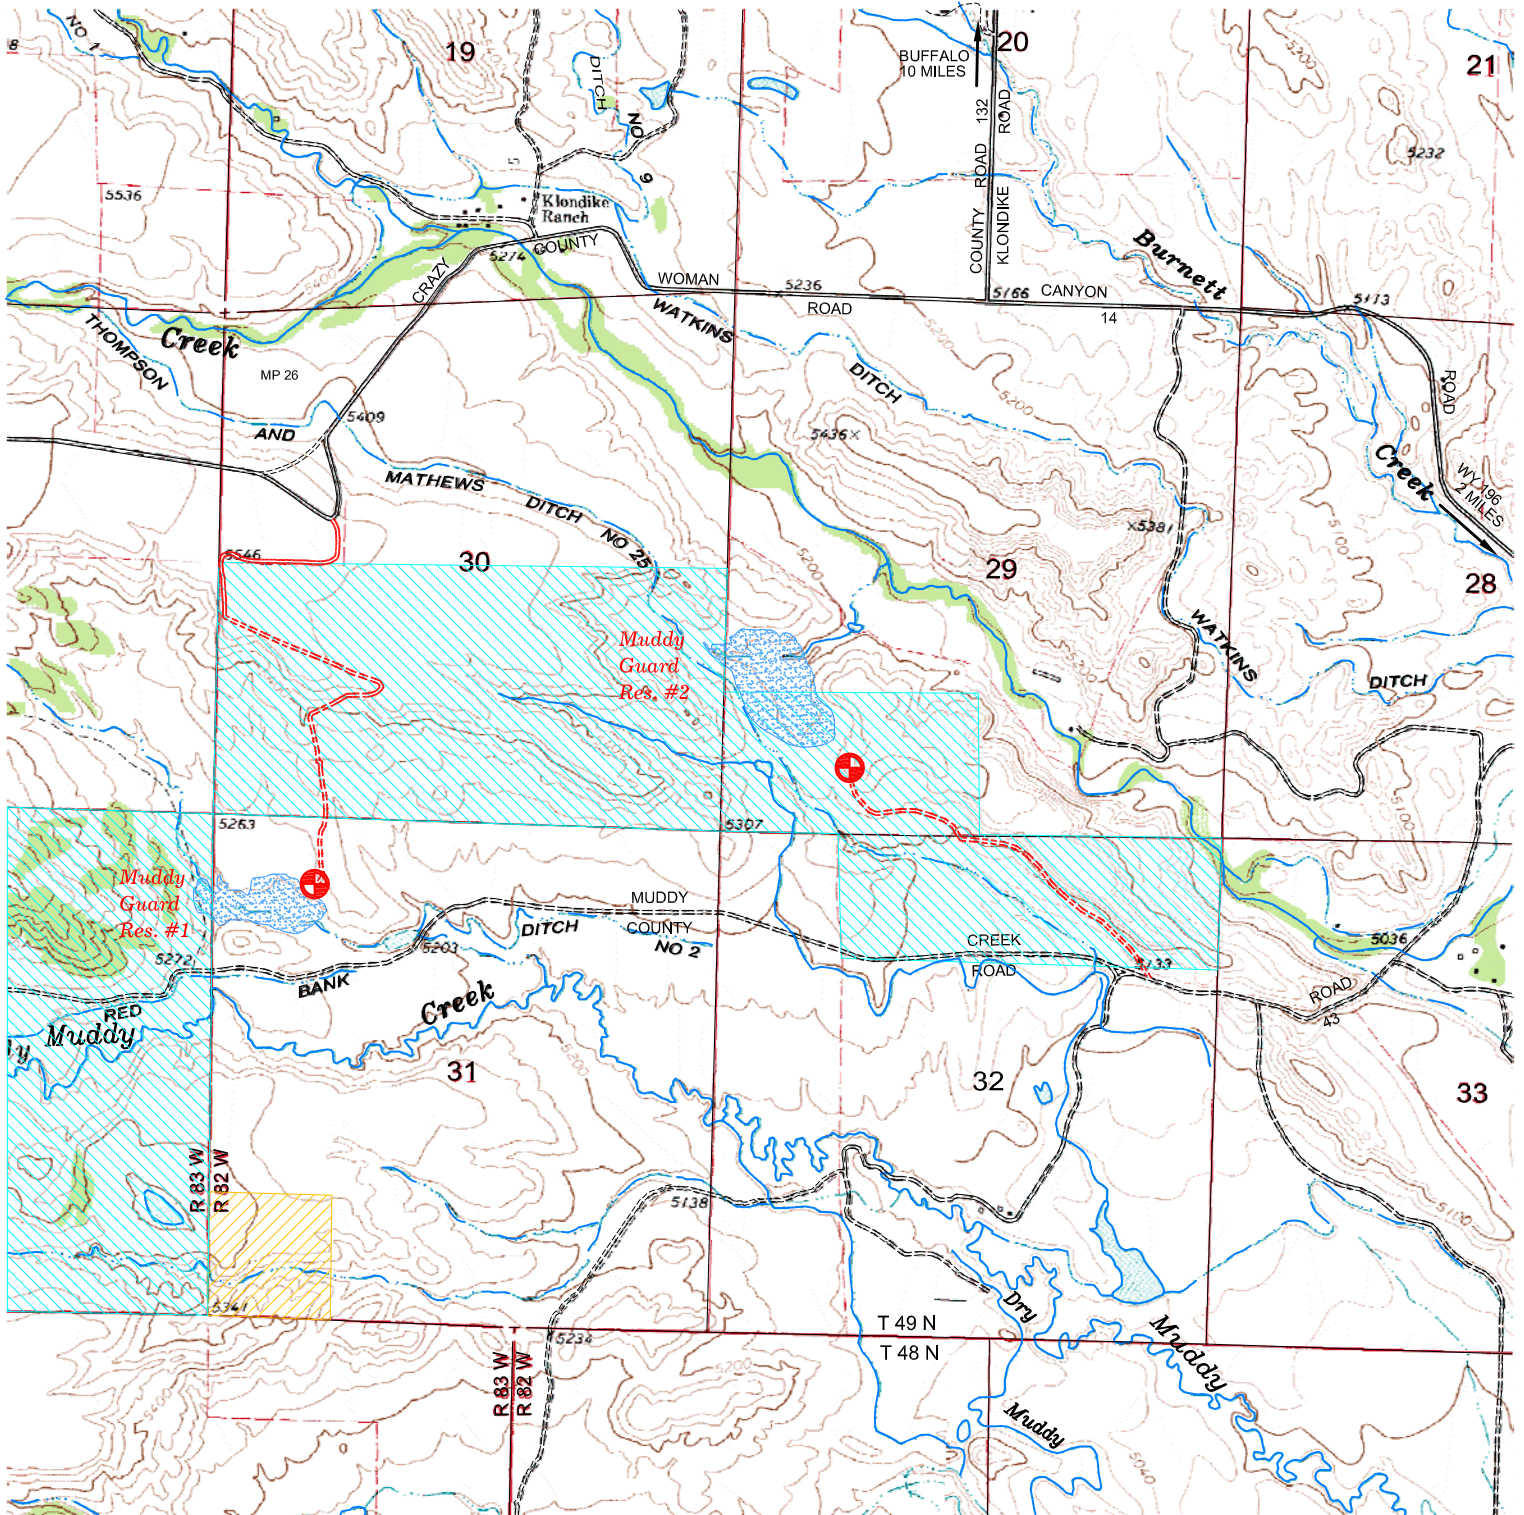

Muddy Guard Reservoir Public Access Area

LEGEND

- STATE LAND
- PRIVATE LAND
- ACCESS ROAD
- BLM LAND
- PARKING AREA