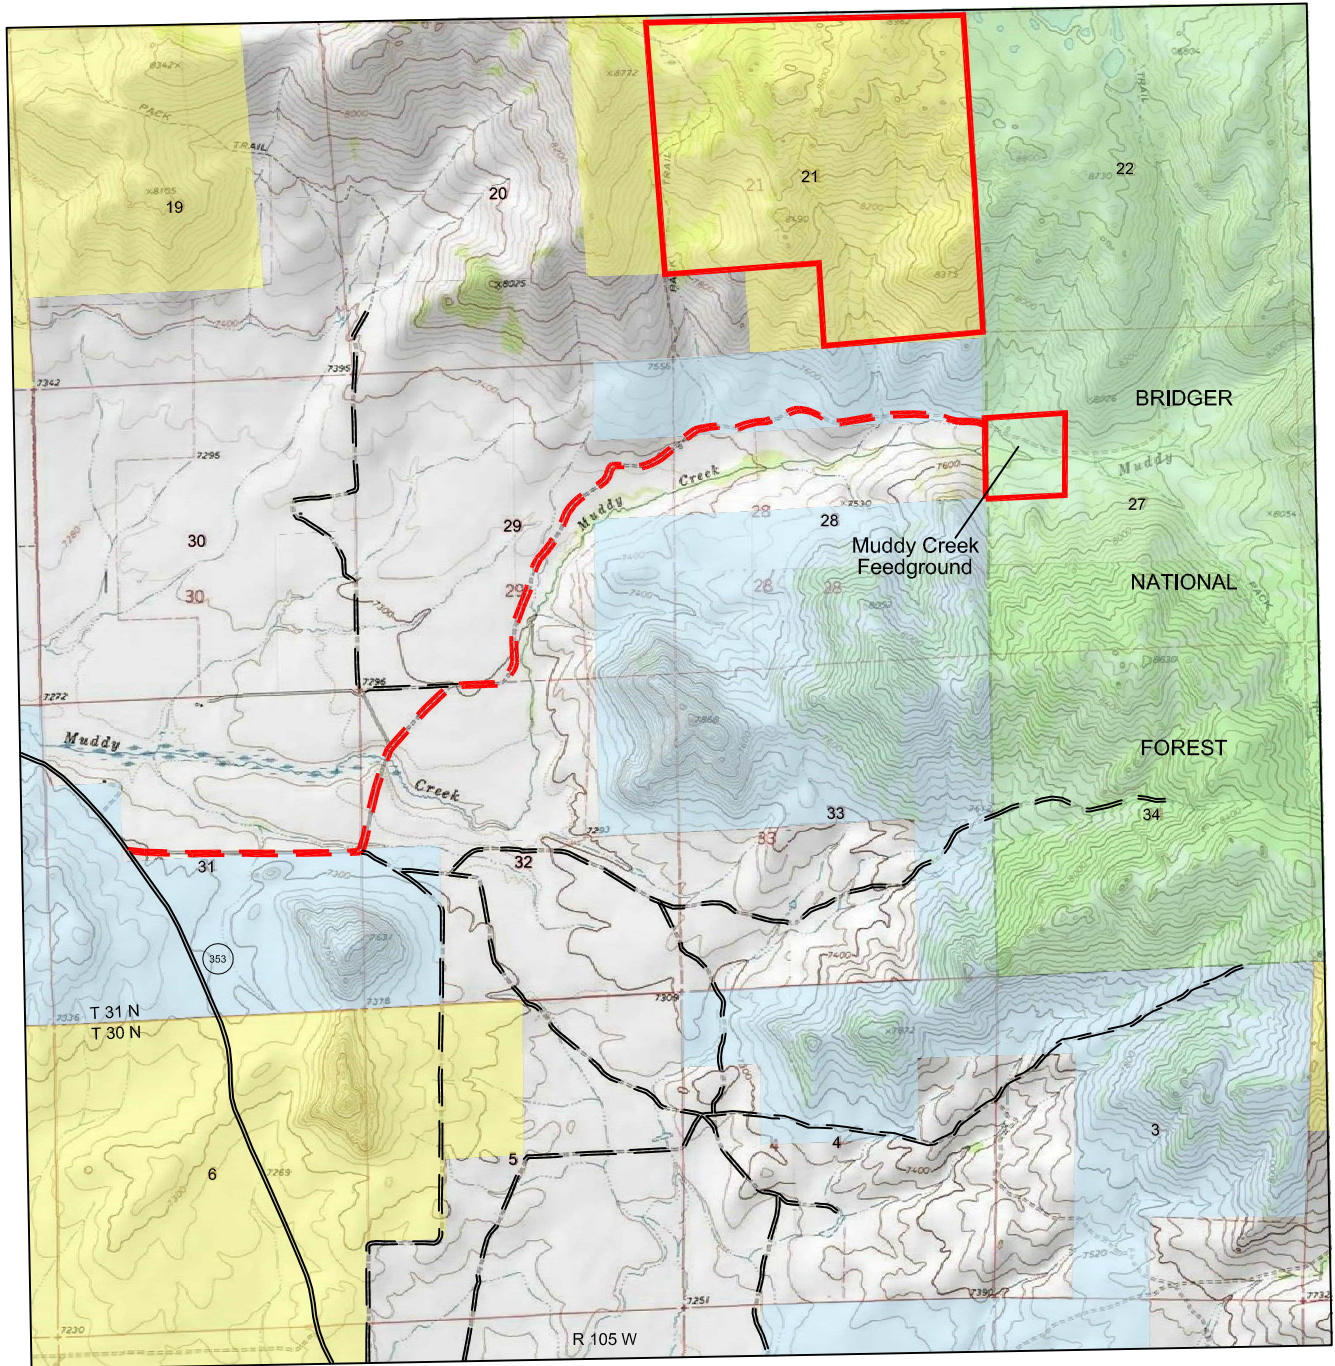

Muddy Creek Public Access Area

LEGEND

- | | | | | | |
|---|--------------|---|------------|---|----------------------|
|  | ACCESS ROAD |  | STATE LAND |  | ACCESS AREA BOUNDARY |
|  | PRIVATE LAND |  | BLM LAND |  | FOREST |