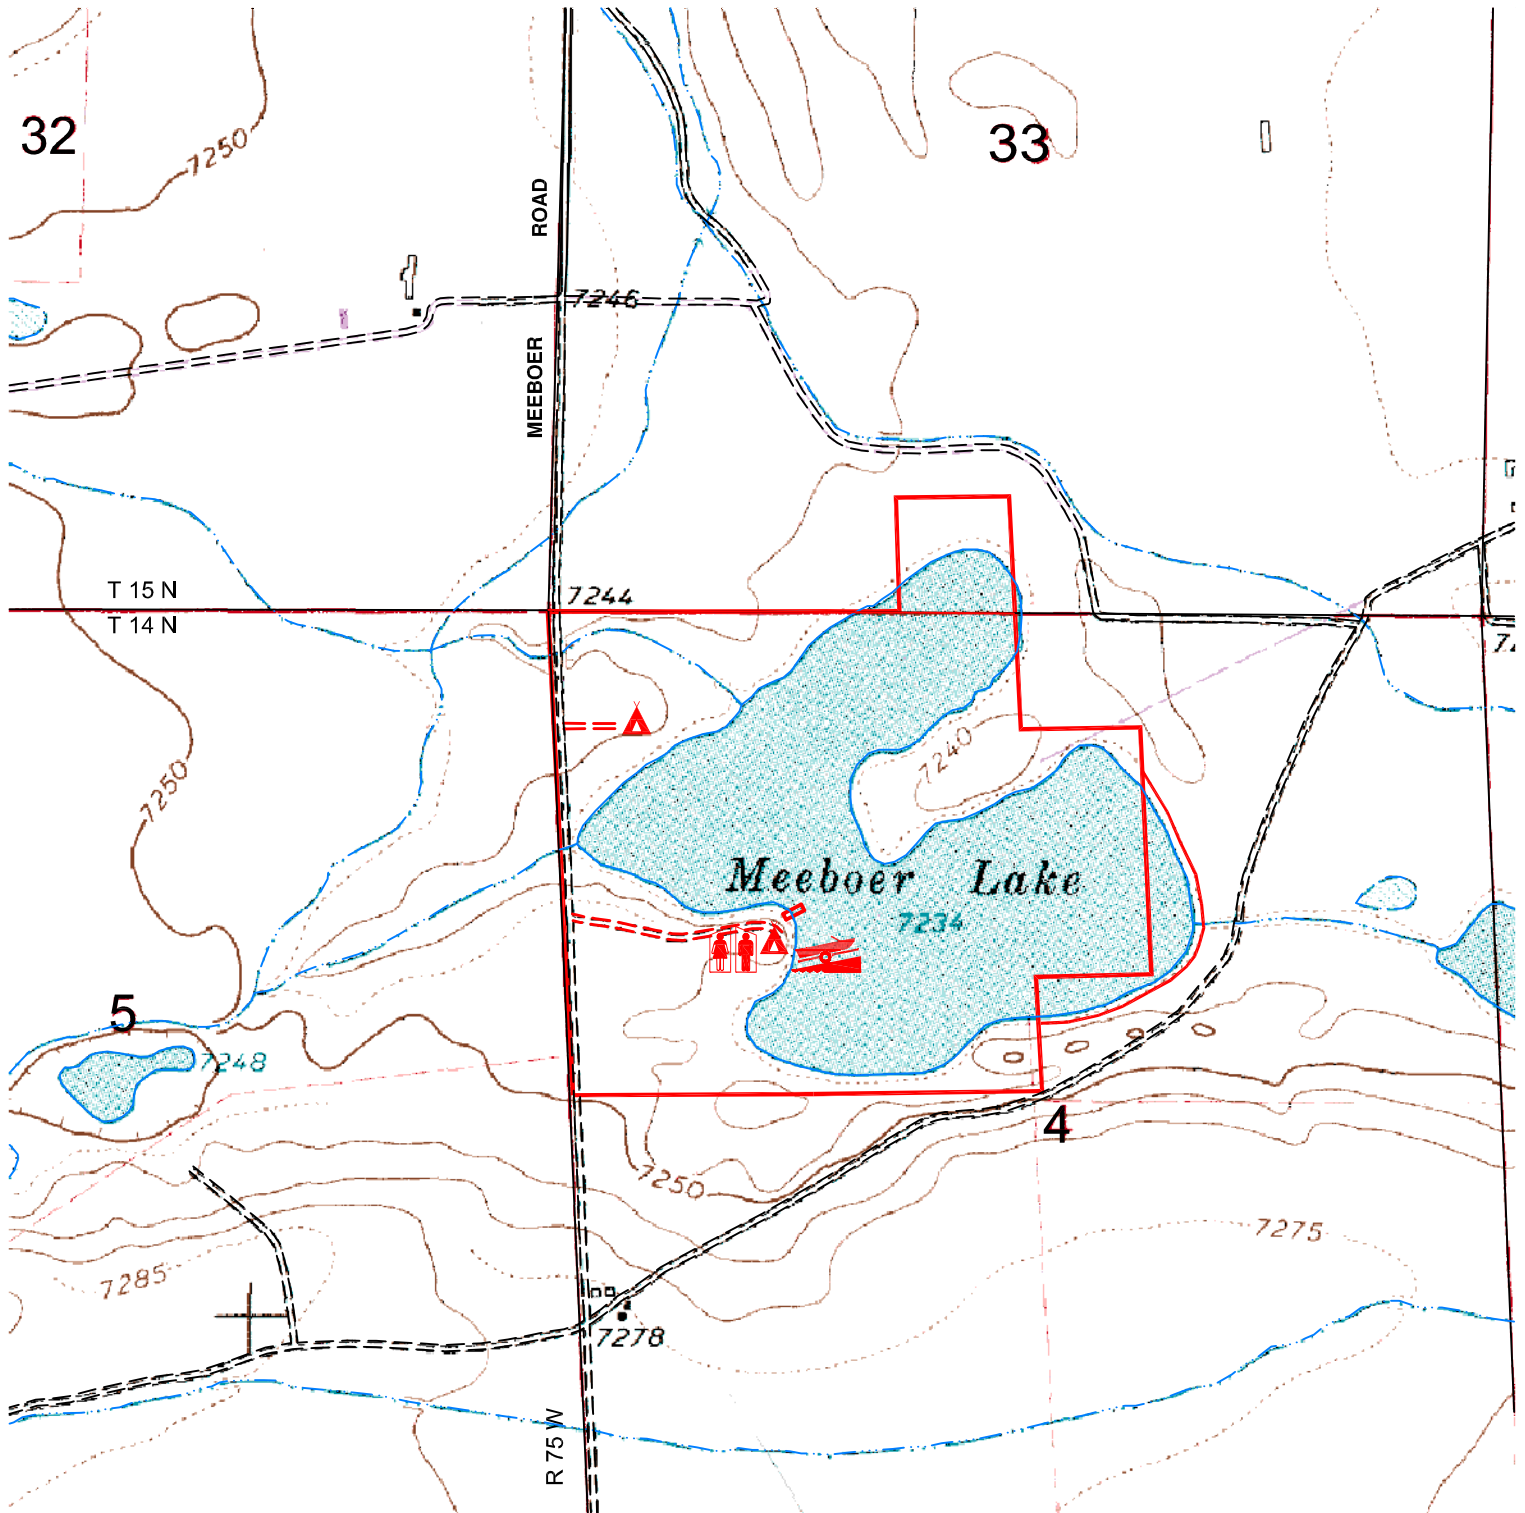

Meeboer Lake Public Access Area

LEGEND

- | | | | | | |
|--|-------------------------|---|-----------------|---|---|
|  | GAME & FISH DEPT. LANDS |  | CAMPING AREA |  | ACCESS ROAD |
|  | PRIVATE LANDS |  | BOAT RAMP |  | FISHING AND WATERFOWL HUNTING EASEMENT 100' ABOVE HIGH WATER LINE |
| | |  | COMFORT STATION | | |