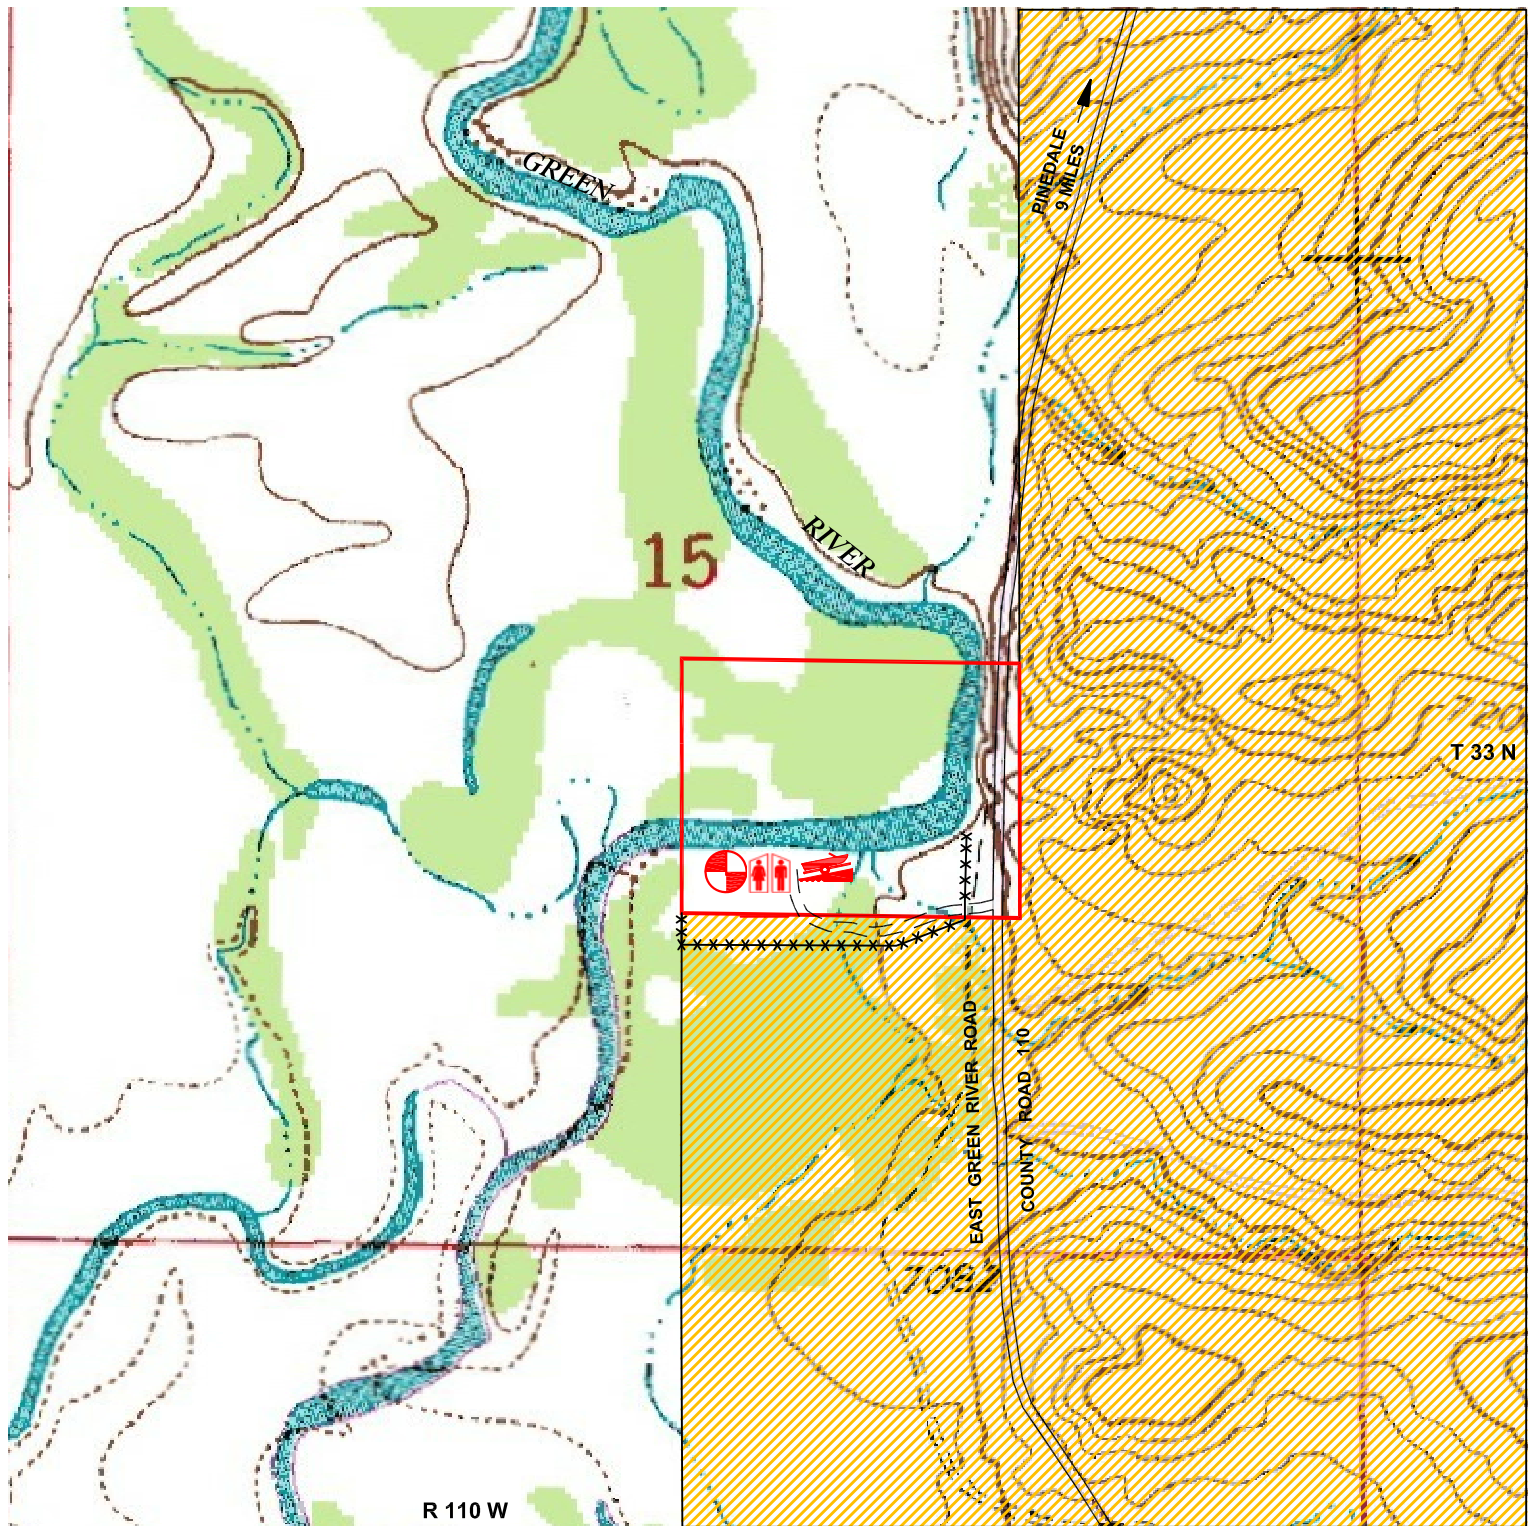

Green River - Huston Public Access Area

LEGEND

- ACCESS AREA BOUNDARY
- BLM LANDS

- PRIVATE LANDS
- PARKING AREA

- COMFORT STATION
- BOAT RAMP