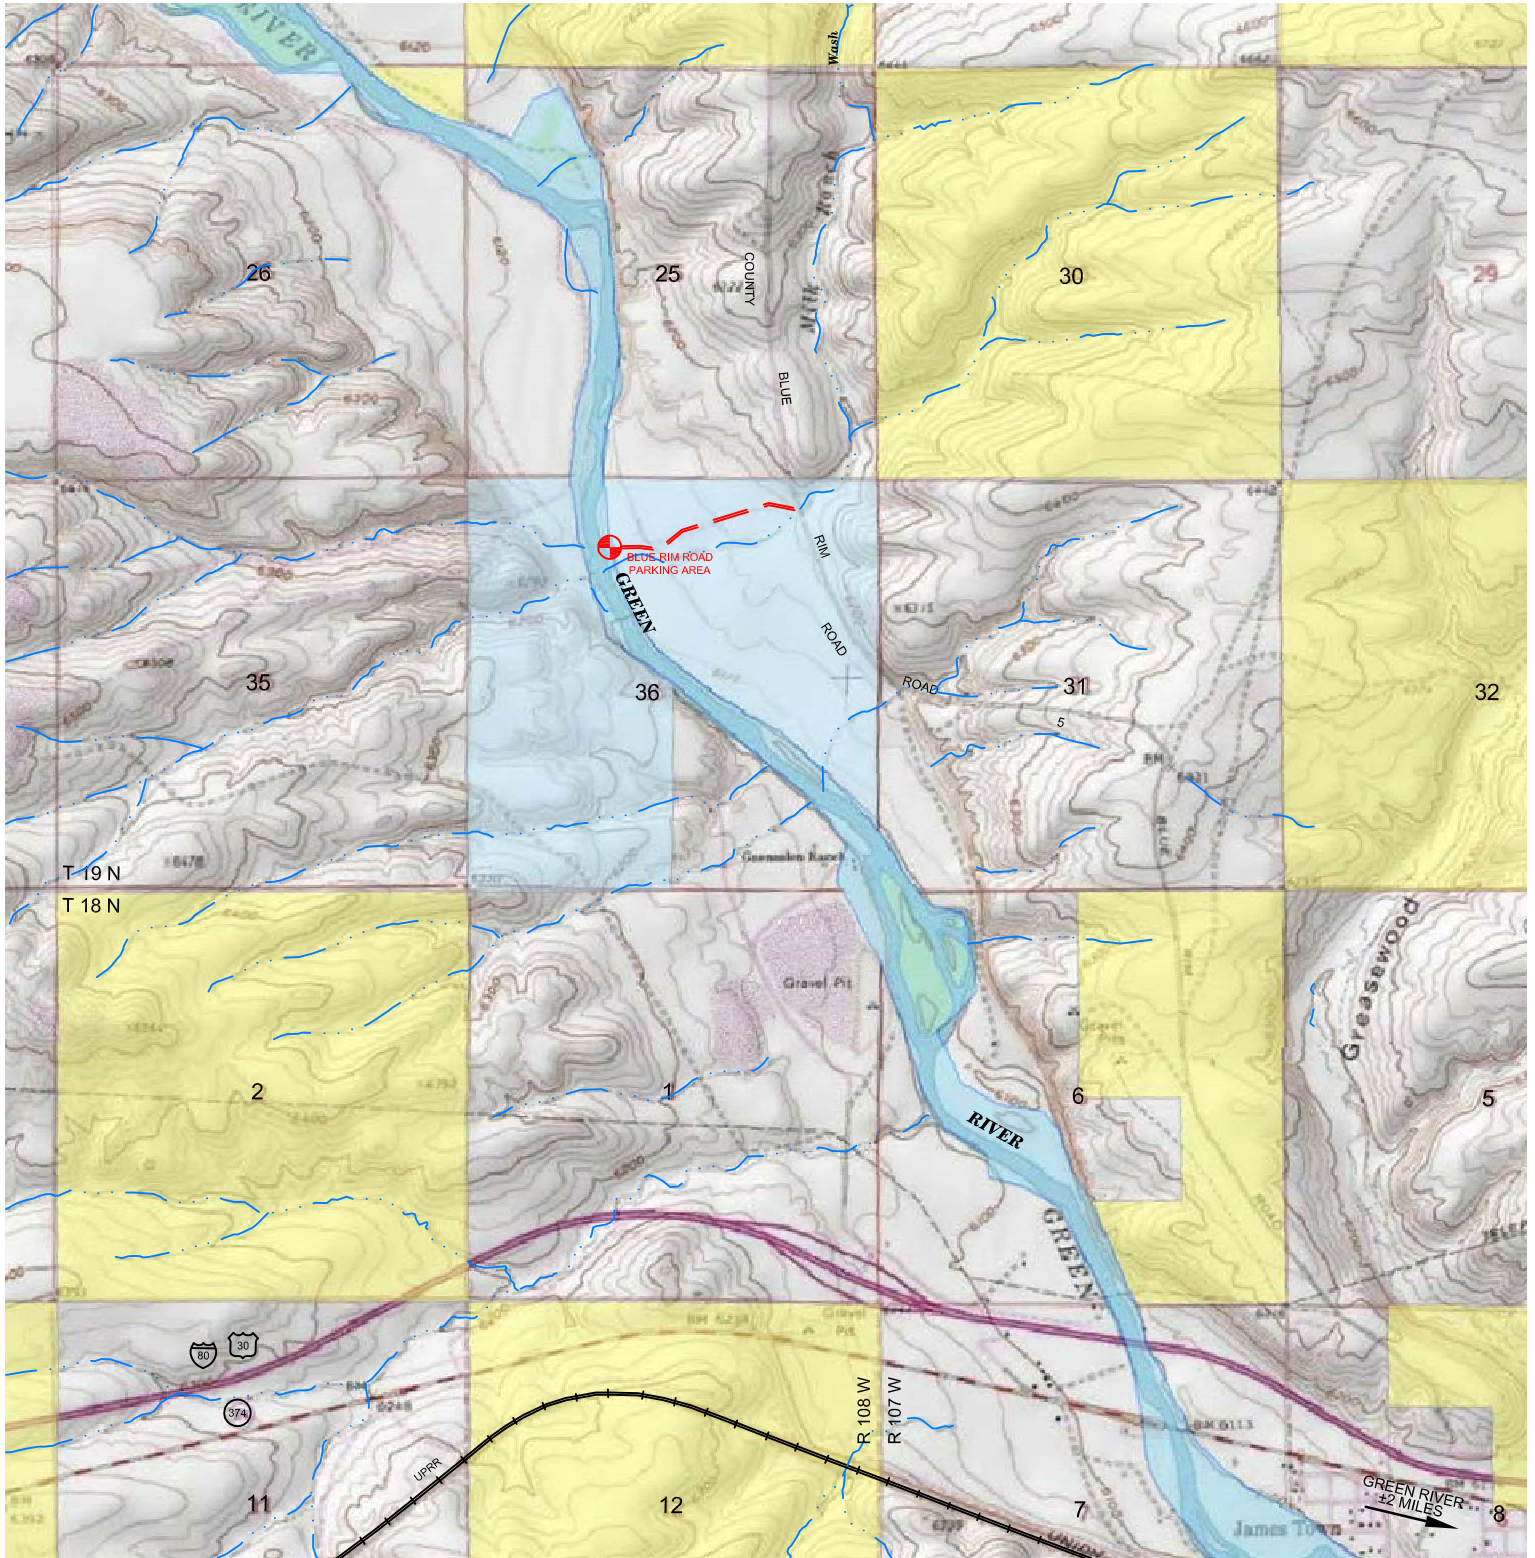

Green River - Blue Rim Road Public Access Area

LEGEND

-  PARKING AREA
-  STATE LAND
-  ACCESS ROAD
-  PRIVATE LANDS
-  BLM LAND