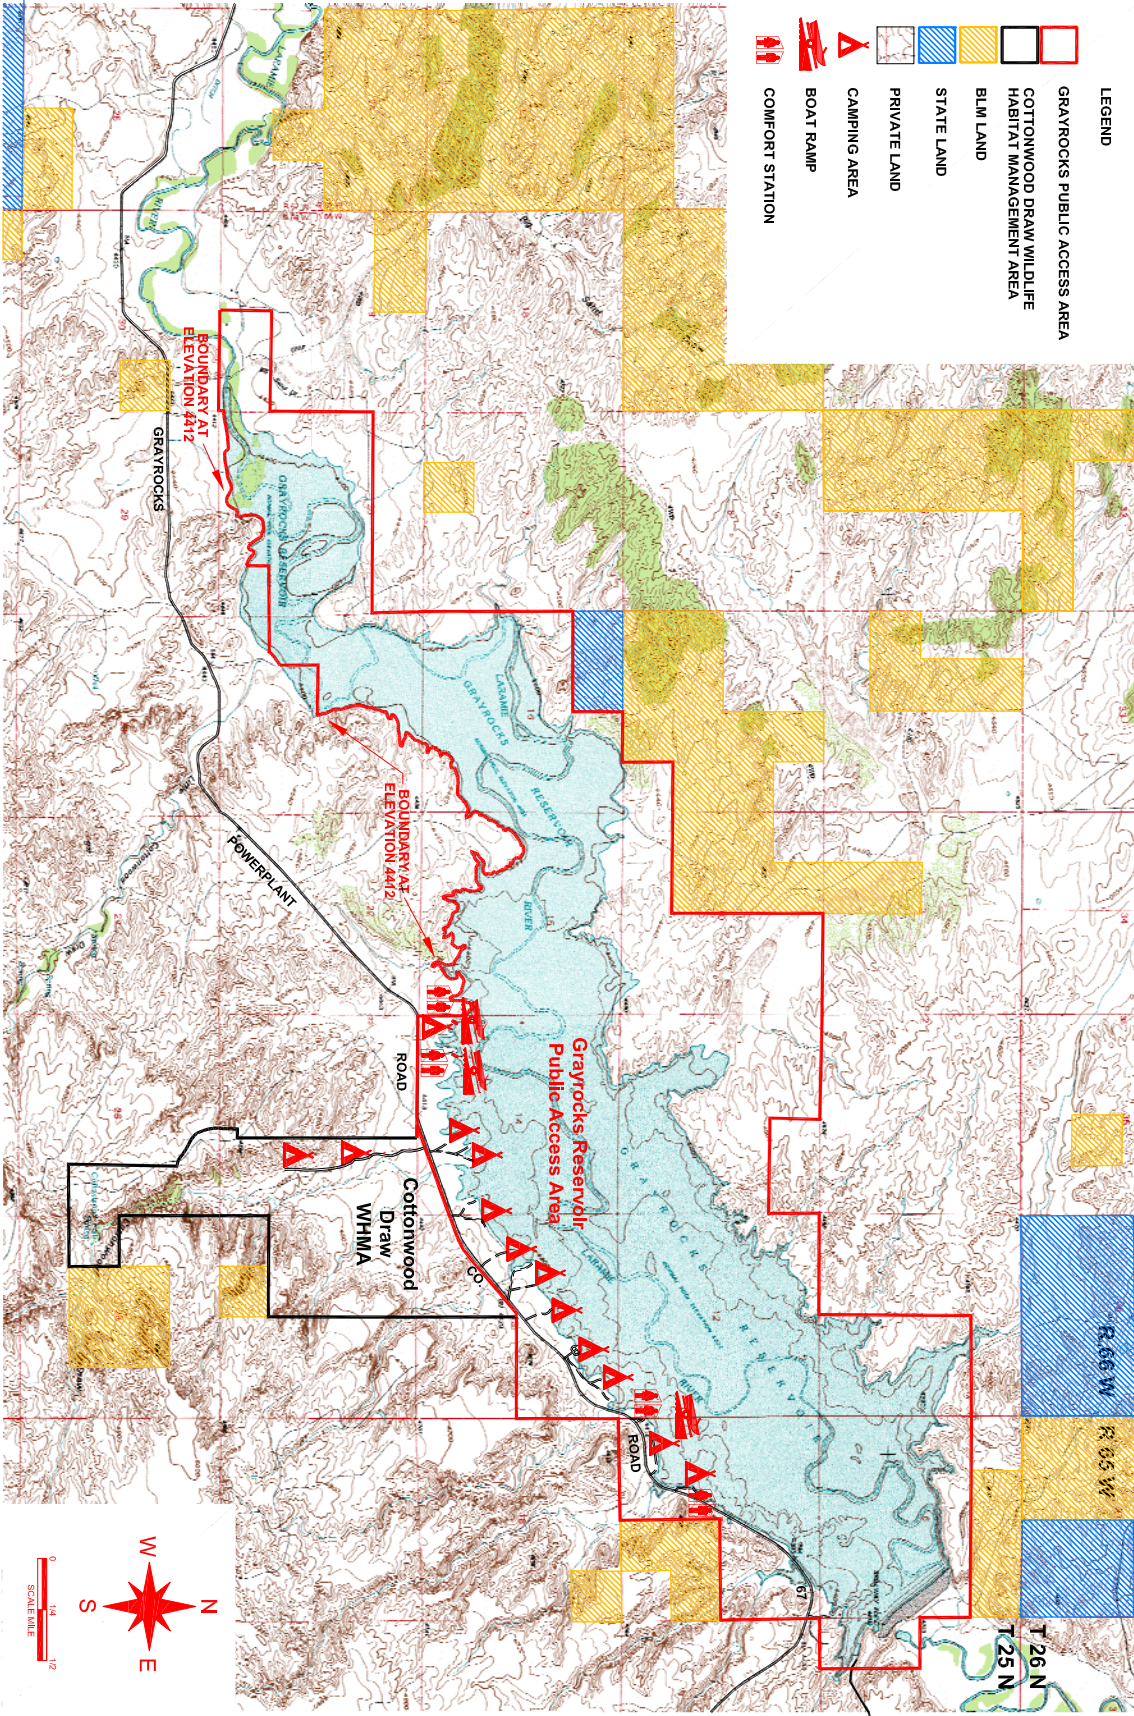

# Grayrocks Reservoir Public Access Area

**LEGEND**

- GRAYROCKS PUBLIC ACCESS AREA
- COTTONWOOD DRAW WILDLIFE HABITAT MANAGEMENT AREA
- BLM LAND
- STATE LAND
- PRIVATE LAND
- CAMPING AREA
- BOAT RAMP
- COMFORT STATION