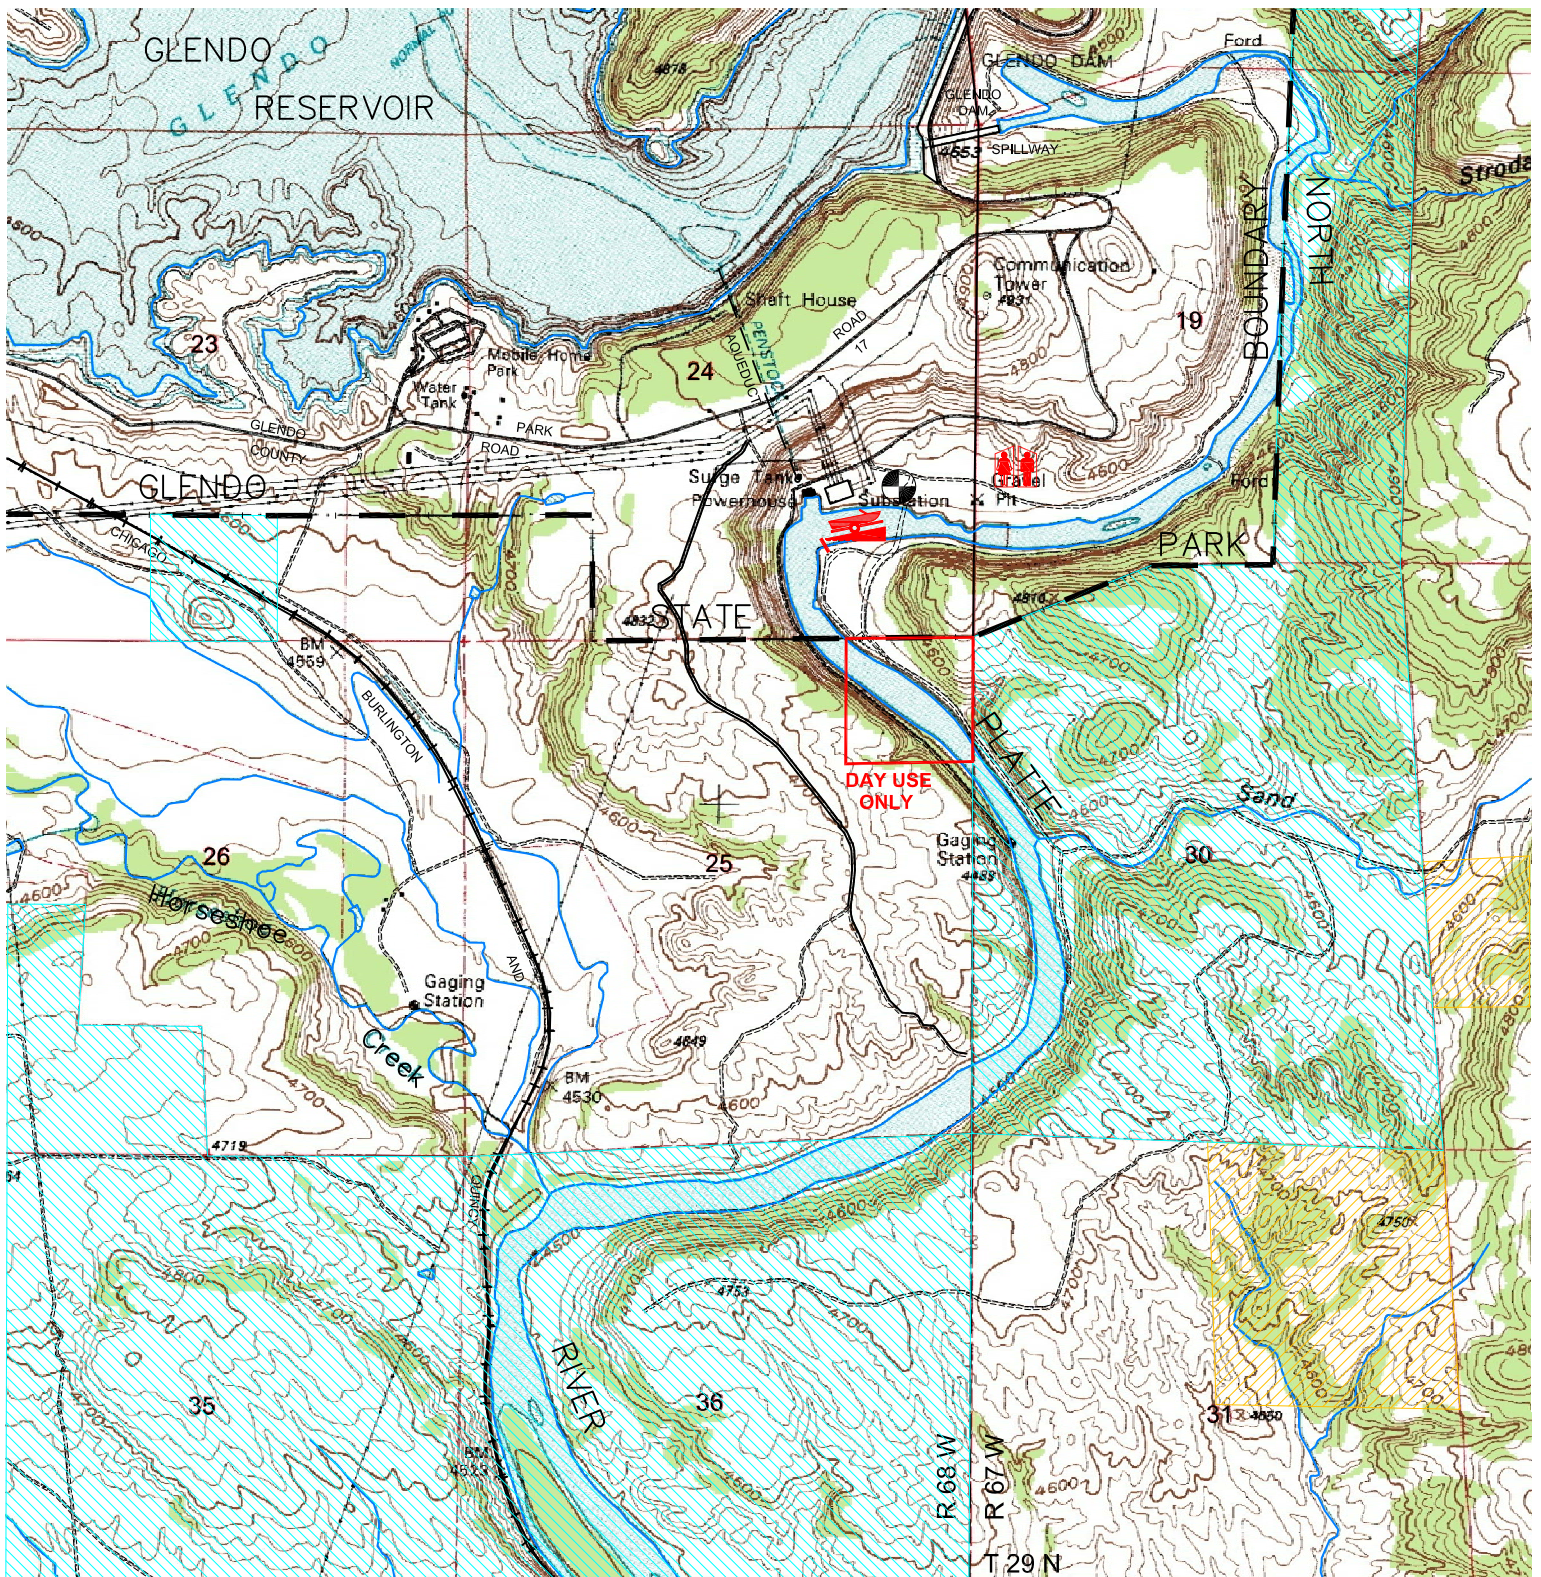

North Platte River - Glendo Public Access Area

LEGEND

- ACCESS BOUNDARY
- STATE LAND
- STATE PARK PARKING AREA
- BOAT RAMP
- BLM LAND
- PRIVATE LAND
- COMFORT STATION