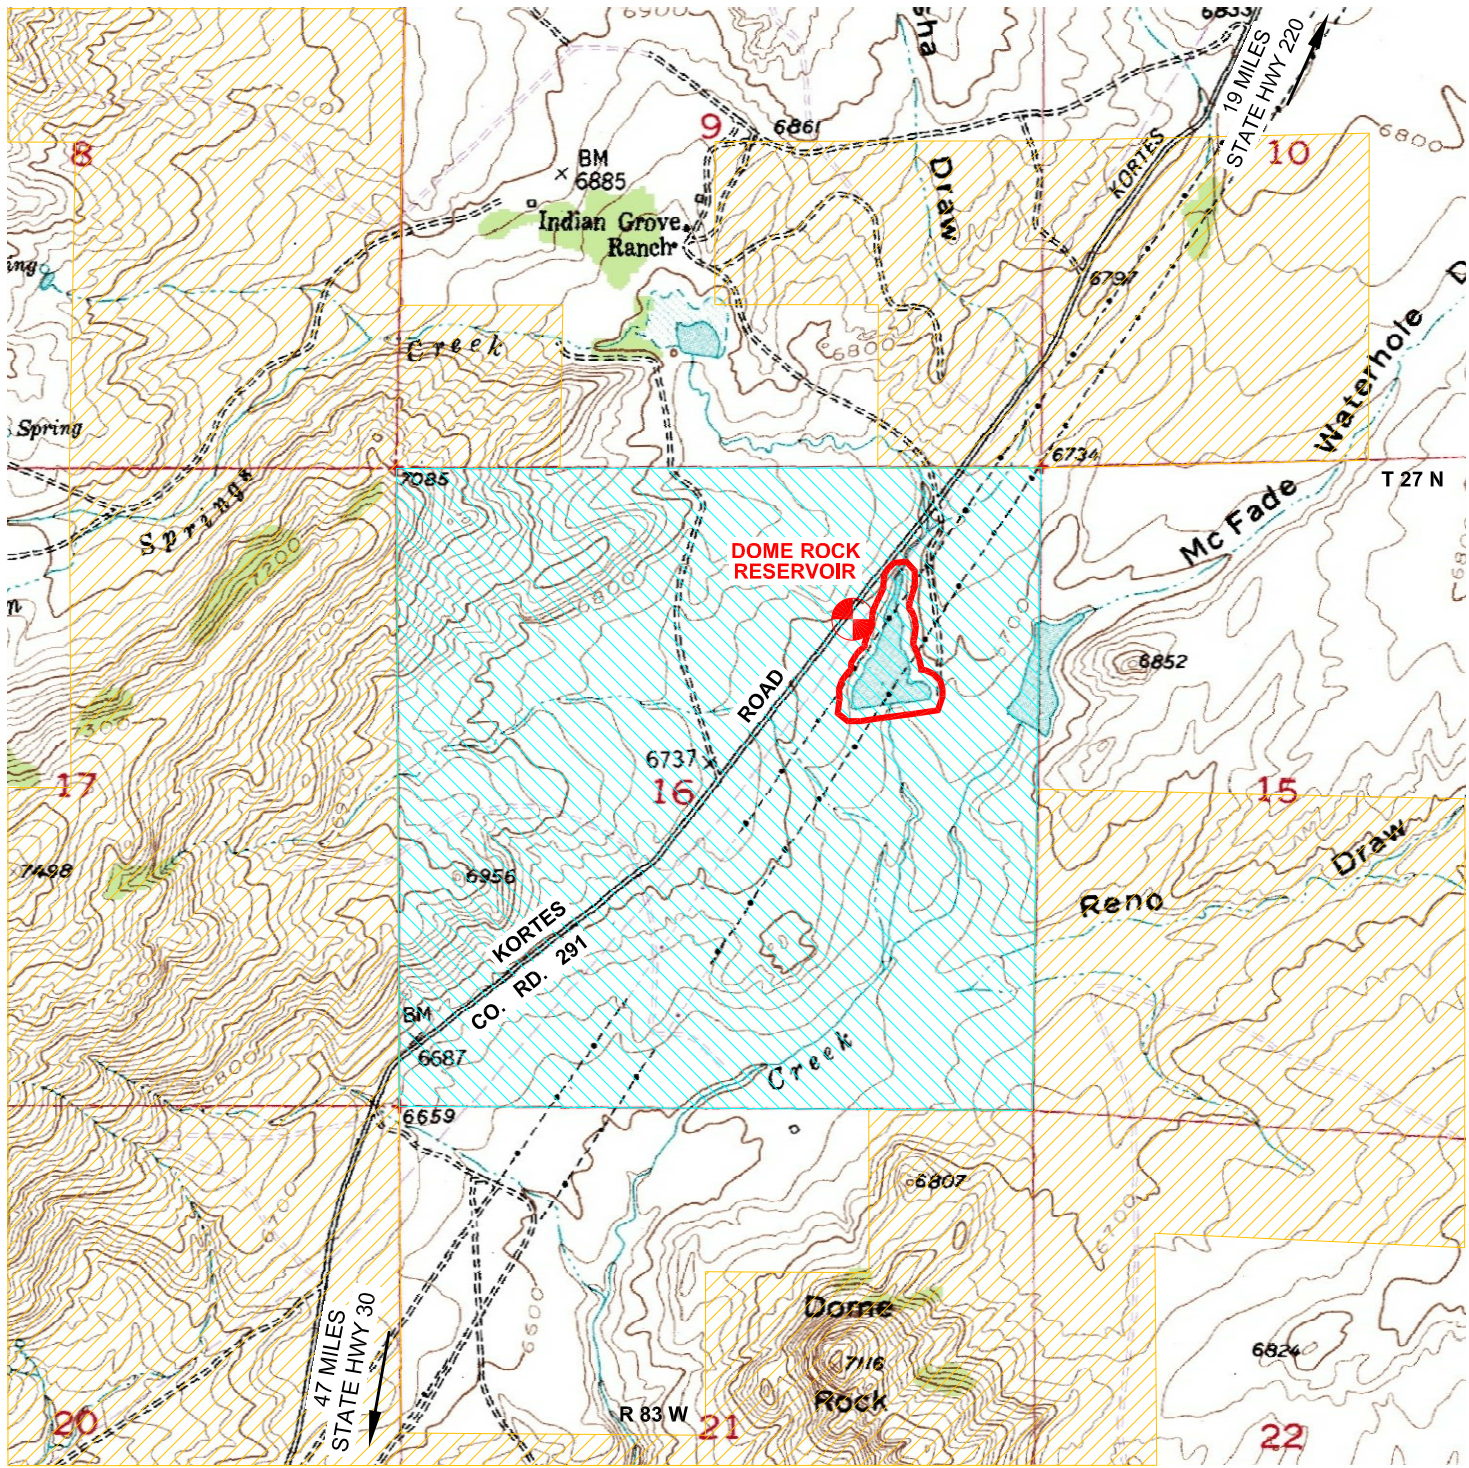

# Dome Rock Reservoir Public Access Area

**LEGEND**

- BLM LAND
- STATE LAND
- PRIVATE LAND
- PARKING AREA
- FISHING EASEMENT  
50 FT. ABOVE HIGH  
WATER LINE