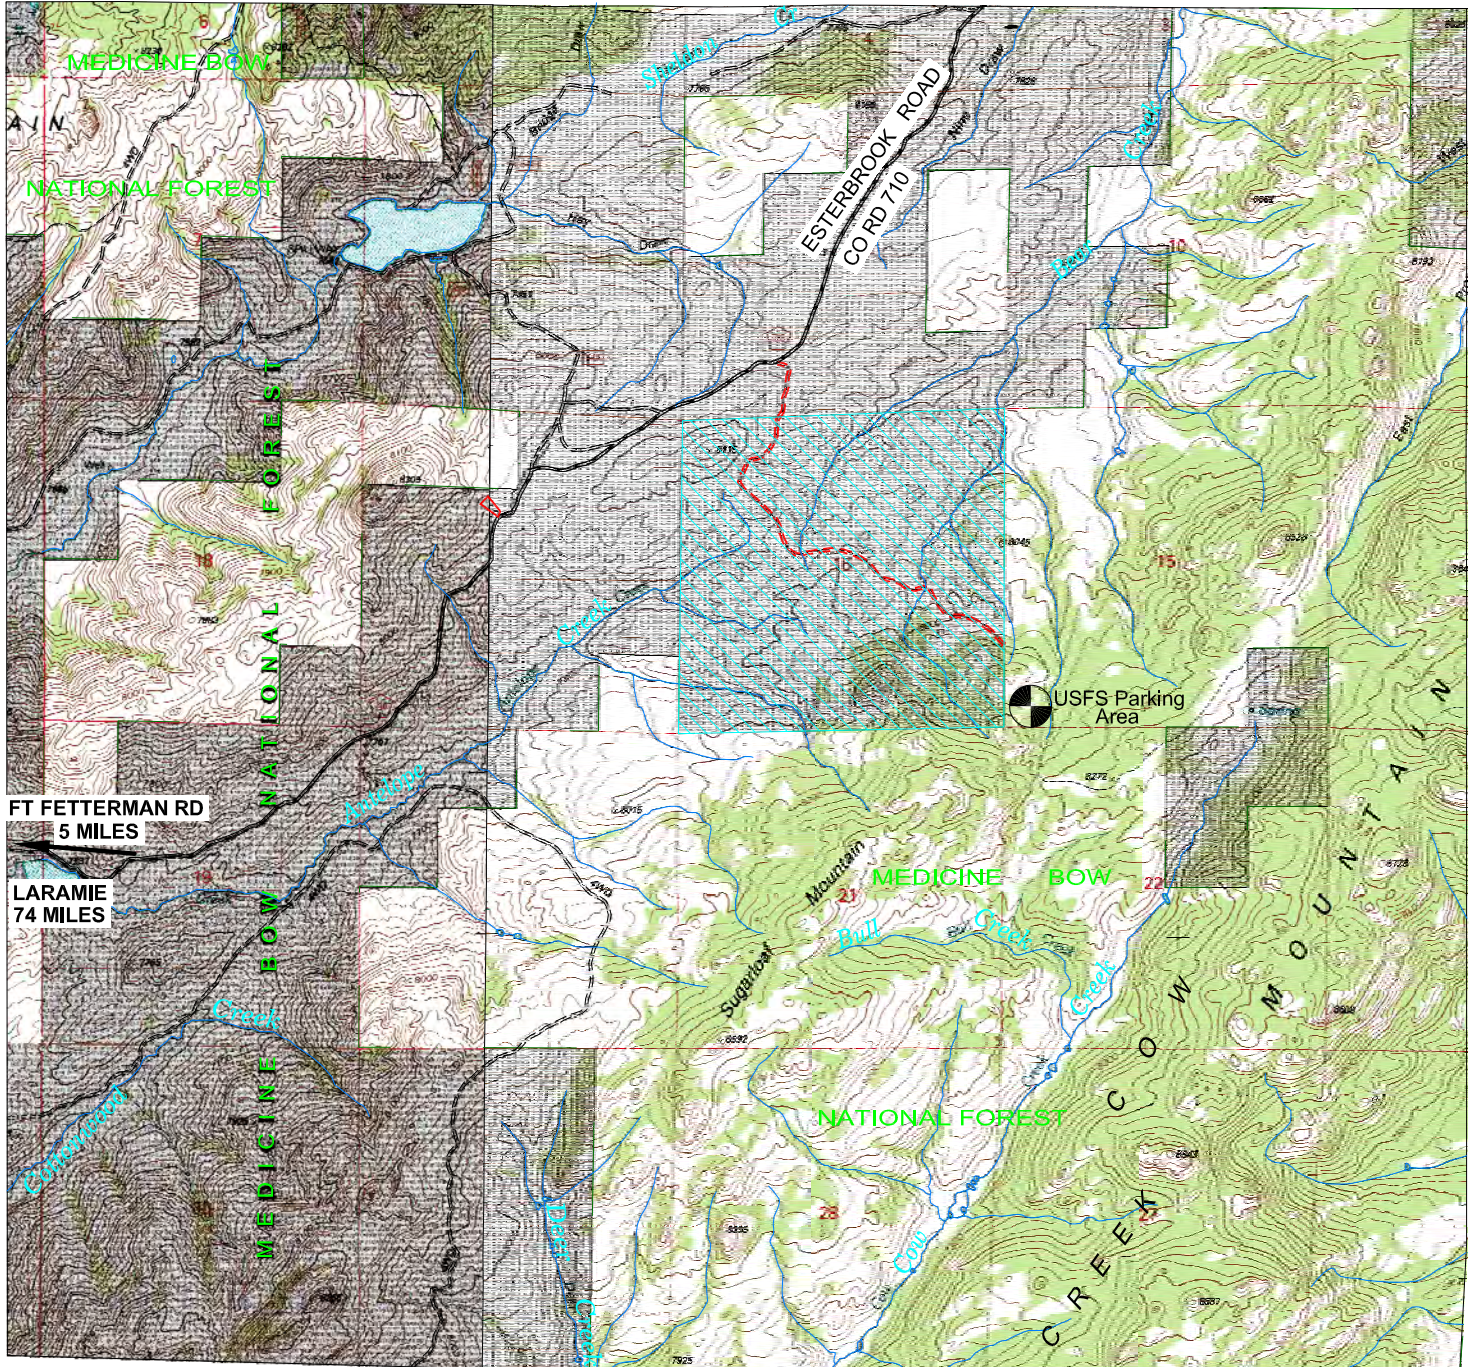

# Cow Creek Mountain Public Access Area

## LEGEND

 ACCESS BOUNDARY

 USFS PARKING AREA

 STATE LAND

 ACCESS ROAD

 PRIVATE LAND

0 1/4 1/2  
SCALE MILE