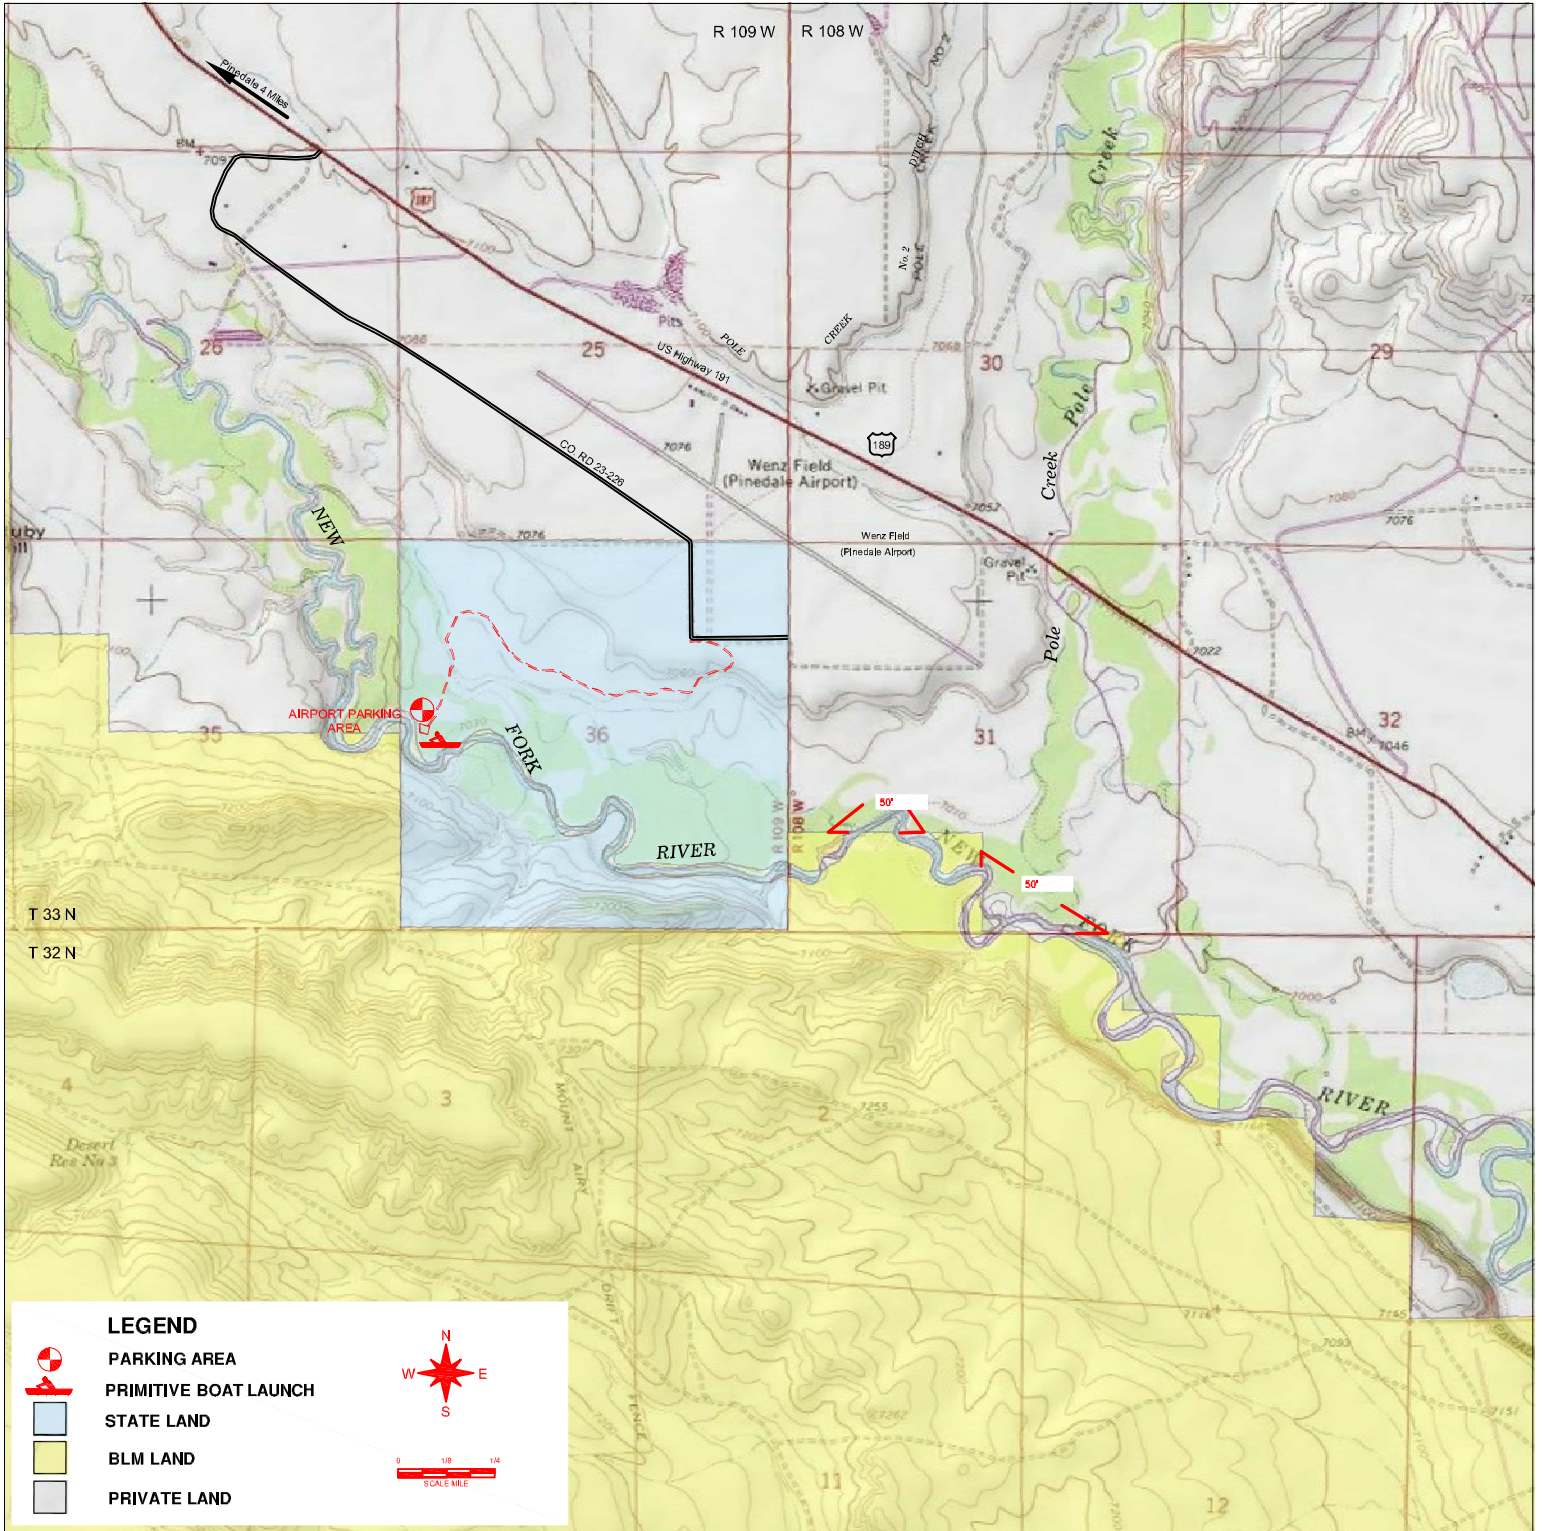

# New Fork River-Airport Public Access Area

## LEGEND

- PARKING AREA
- PRIMITIVE BOAT LAUNCH
- STATE LAND
- BLM LAND
- PRIVATE LAND